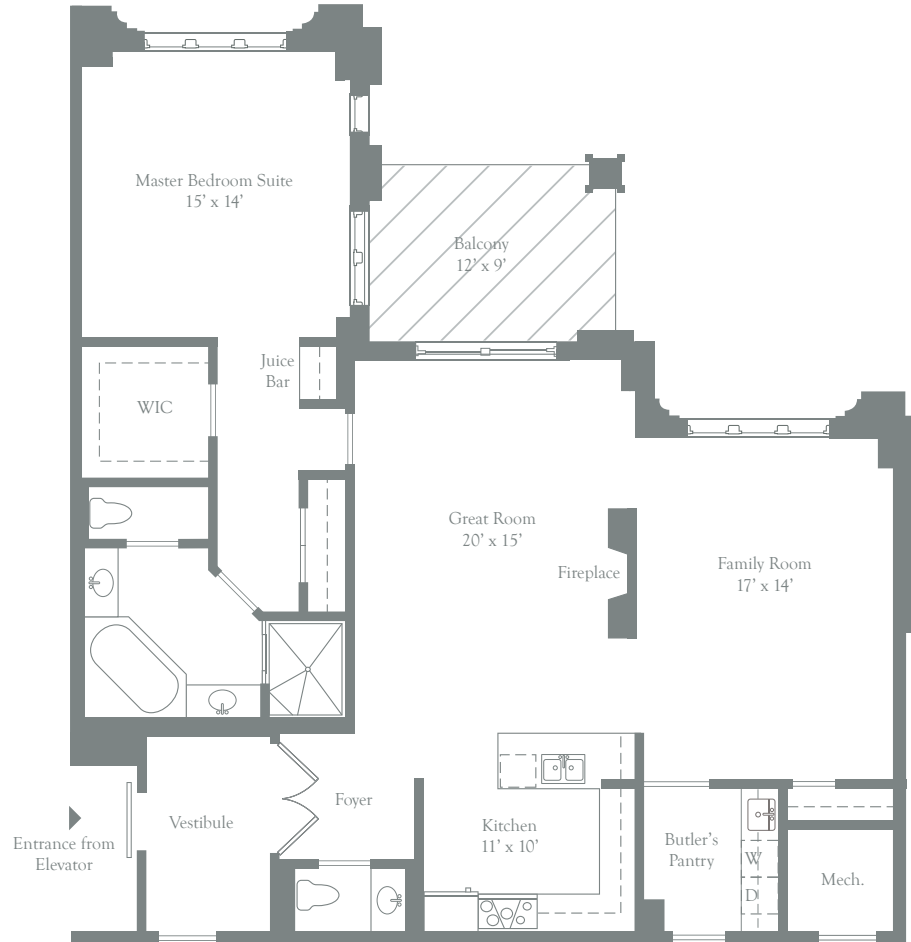

THE RITZ-CARLTON RESIDENCES®
INNER HARBOR BALTIMORE

RESIDENCE 242

1 Bedroom | 1 Bathroom | Powder Room
1,599 Interior Square Feet | 122 Exterior Square Feet