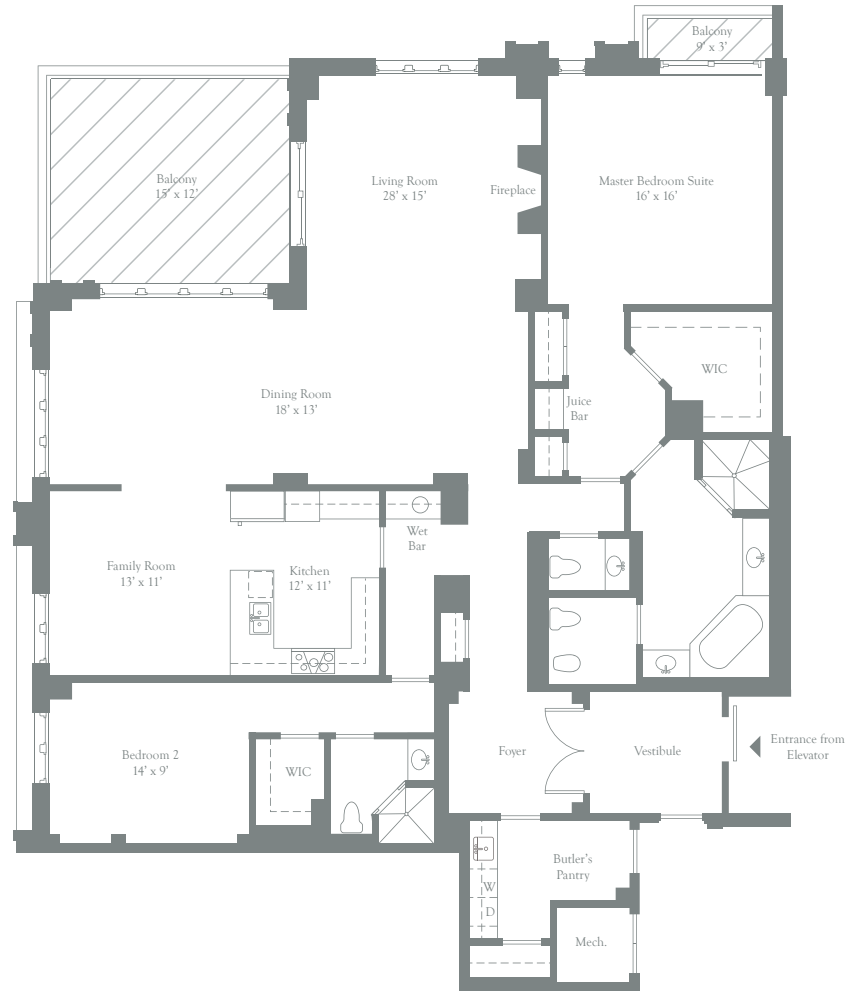

THE RITZ-CARLTON RESIDENCES®
INNER HARBOR BALTIMORE

RESIDENCE 254

2 Bedrooms | 2 Bathrooms | Powder Room
2,643 Interior Square Feet | 246 Exterior Square Feet