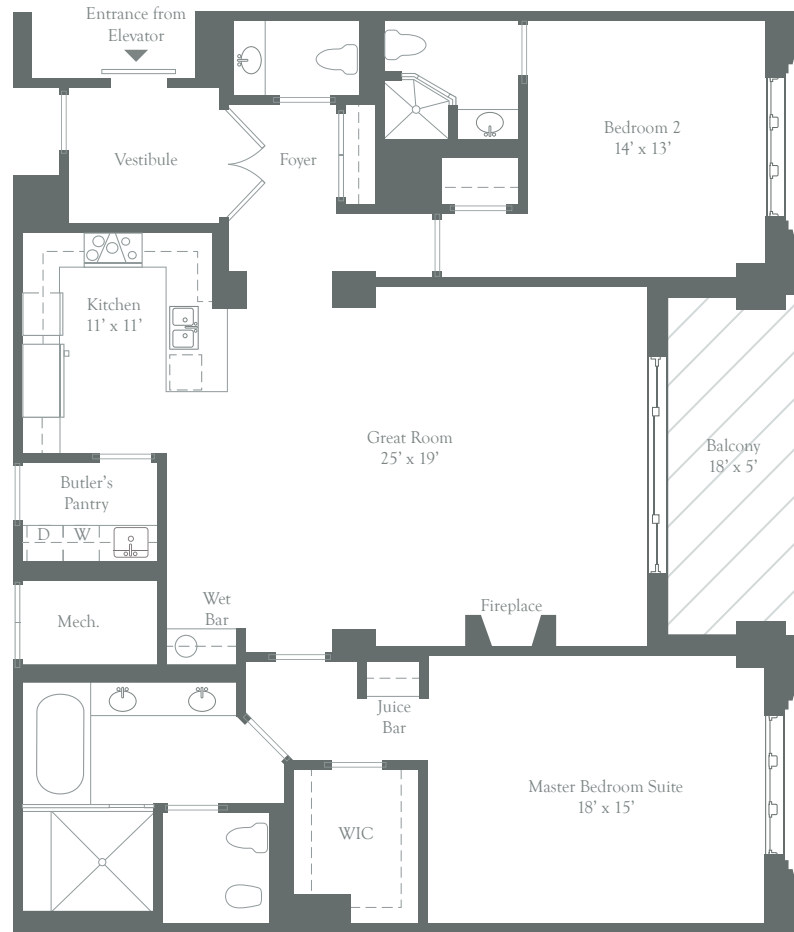

THE RITZ-CARLTON RESIDENCES®
INNER HARBOR BALTIMORE

RESIDENCE 257

2 Bedrooms | 2 Bathrooms | Powder Room
1,946 Interior Square Feet | 111 Exterior Square Feet