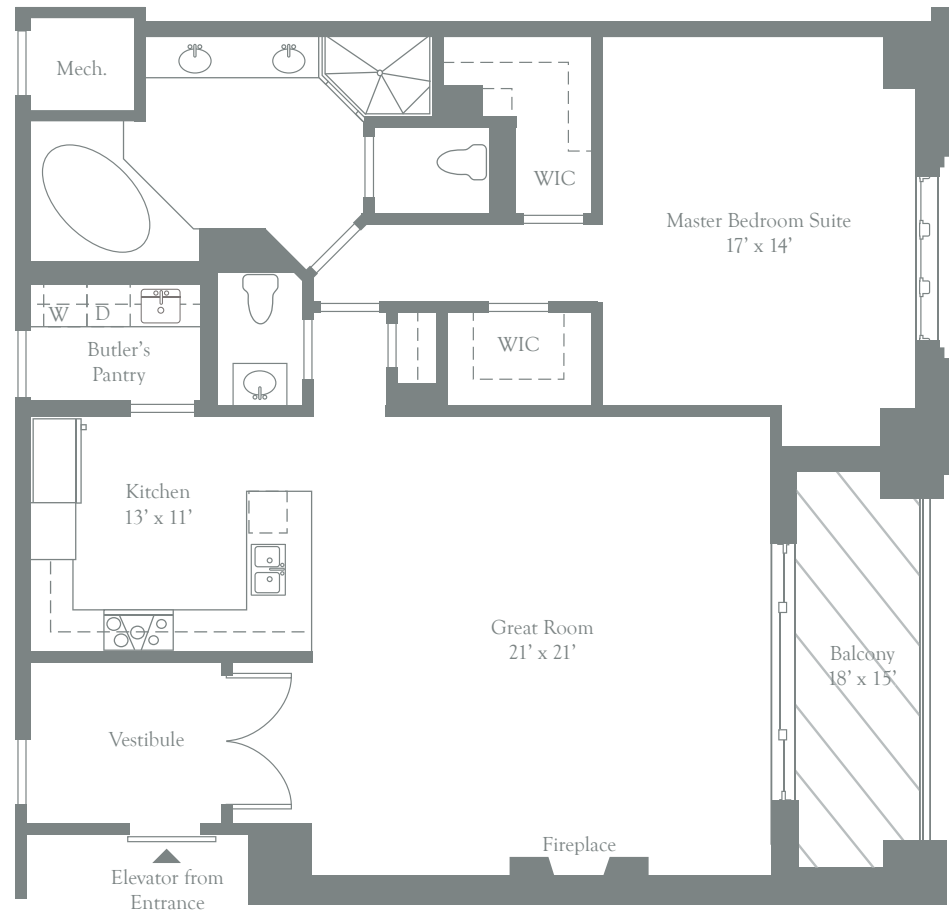

THE RITZ-CARLTON RESIDENCES®
INNER HARBOR BALTIMORE

RESIDENCE 258

1 Bedroom | 1 Bathroom | Powder Room
1,528 Interior Square Feet | 111 Exterior Square Feet