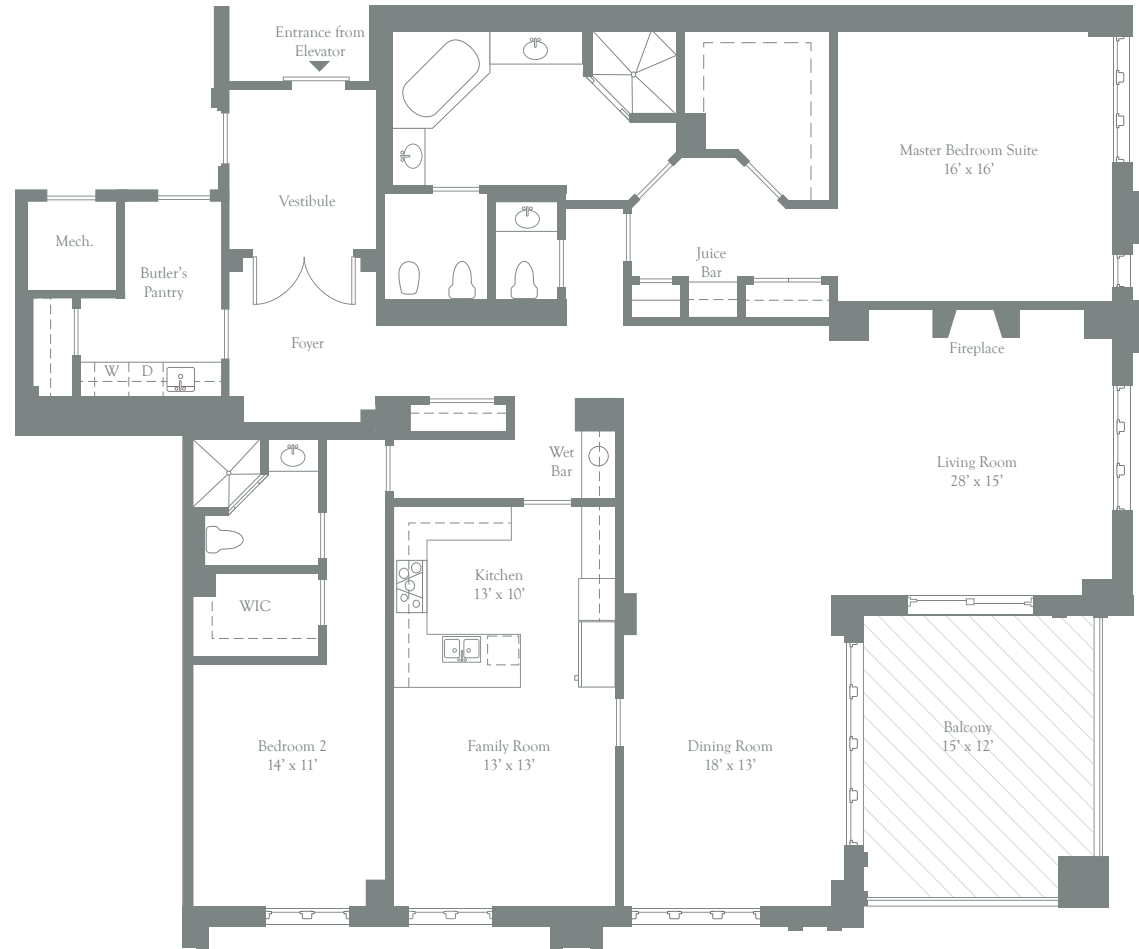

THE RITZ-CARLTON RESIDENCES®
INNER HARBOR BALTIMORE

RESIDENCE 313

2 Bedrooms | 2 Bathrooms | Powder Room
2,657 Interior Square Feet | 220 Exterior Square Feet