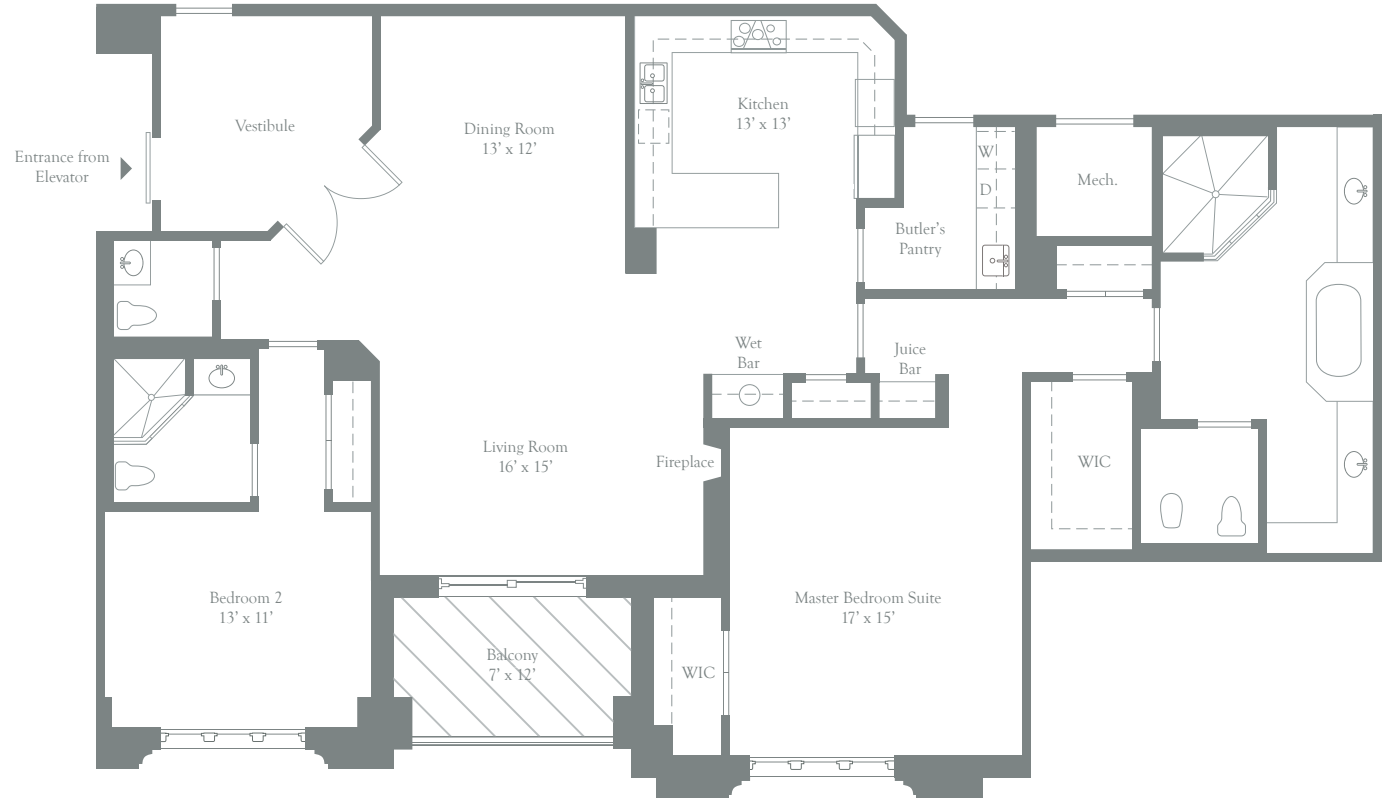

THE RITZ-CARLTON RESIDENCES®
INNER HARBOR BALTIMORE

RESIDENCE 343

2 Bedrooms | 2 Bathrooms | Powder Room
2,137 Interior Square Feet | 92 Exterior Square Feet