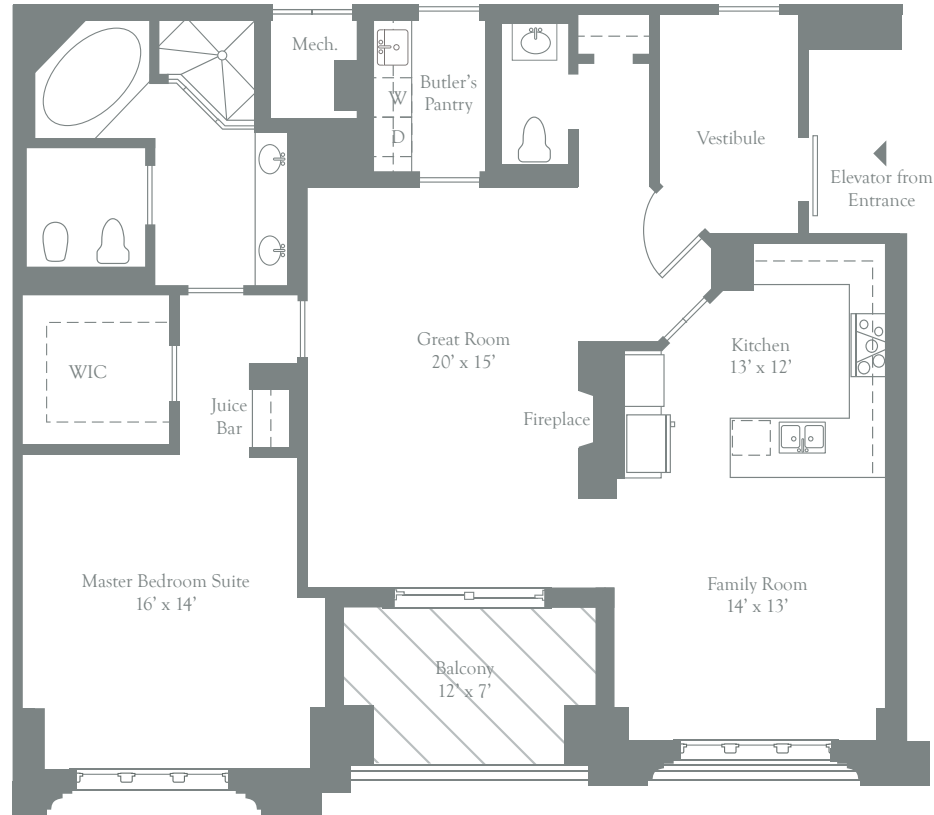

THE RITZ-CARLTON RESIDENCES®
INNER HARBOR BALTIMORE

RESIDENCE 344

1 Bedroom | 1 Bathroom | Powder Room
1,560 Interior Square Feet | 92 Exterior Square Feet