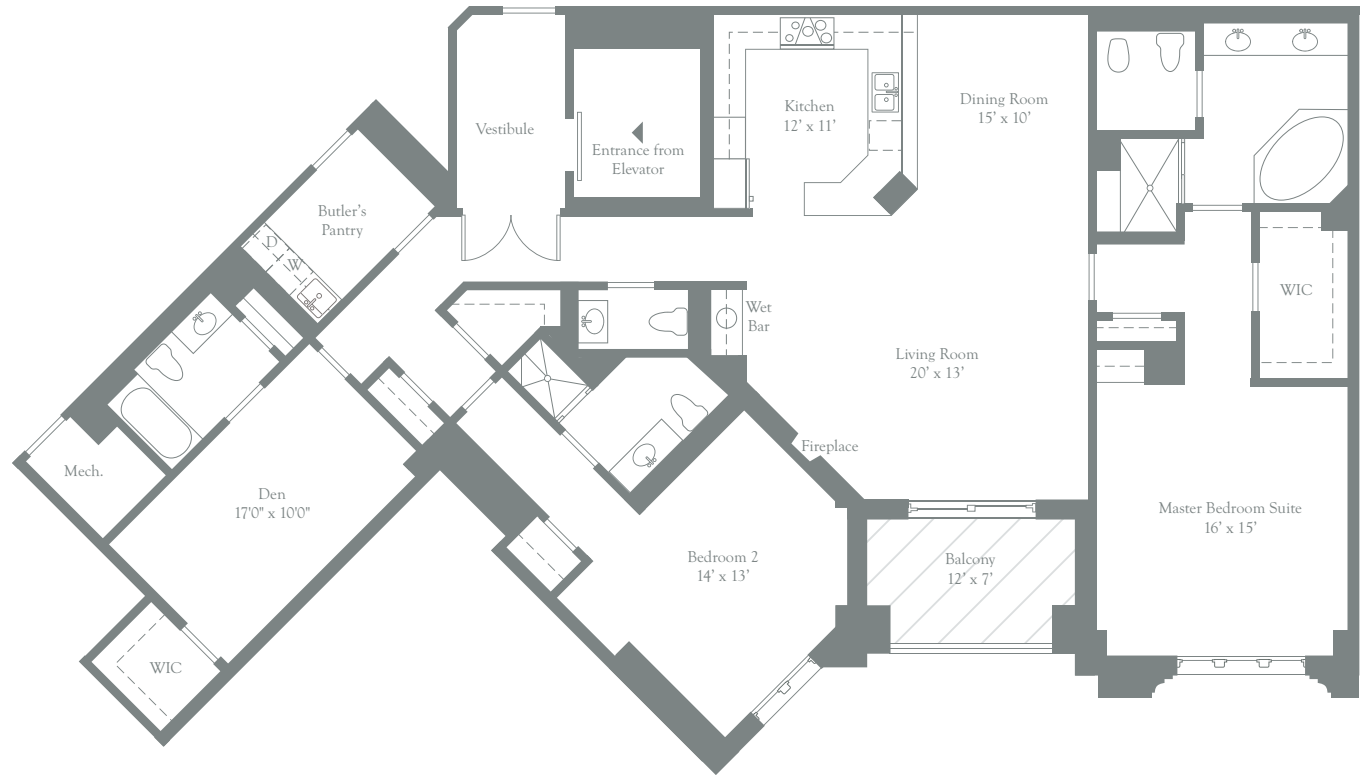

THE RITZ-CARLTON RESIDENCES®
INNER HARBOR BALTIMORE

RESIDENCE 345

2 Bedrooms | 2 Bathrooms | Powder Room
2,424 Interior Square Feet | 92 Exterior Square Feet