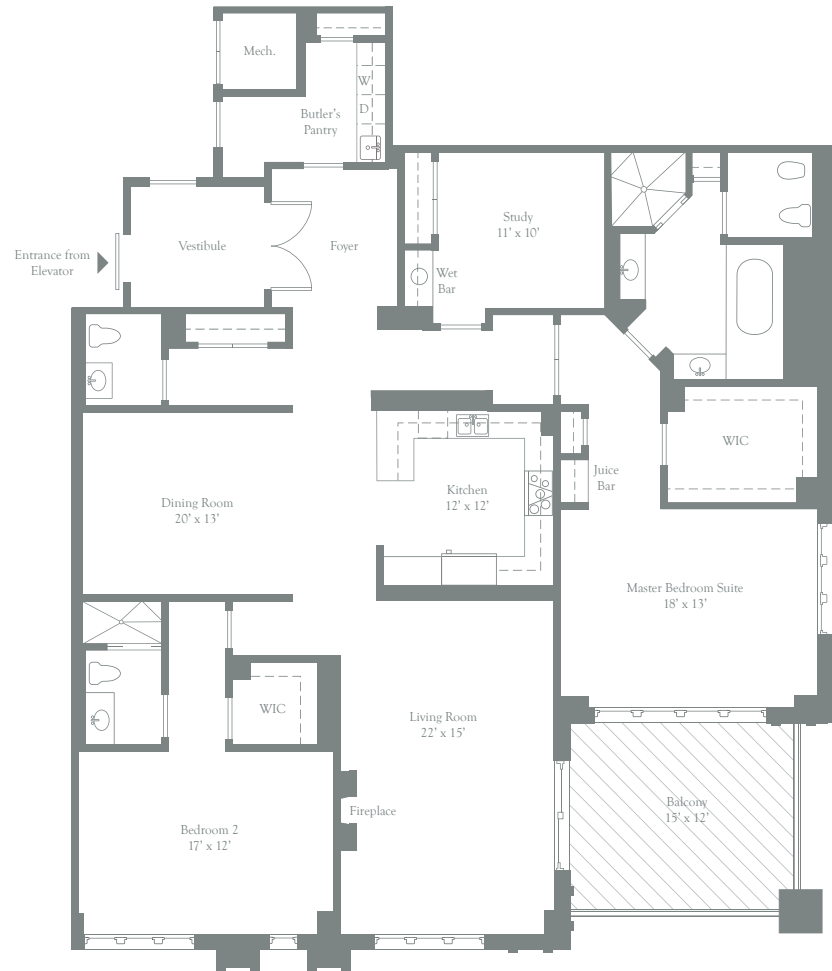

THE RITZ-CARLTON RESIDENCES®
INNER HARBOR BALTIMORE

RESIDENCE 350

2.5 Bedrooms | 2 Bathrooms | Powder Room
2,626 Interior Square Feet | 220 Exterior Square Feet