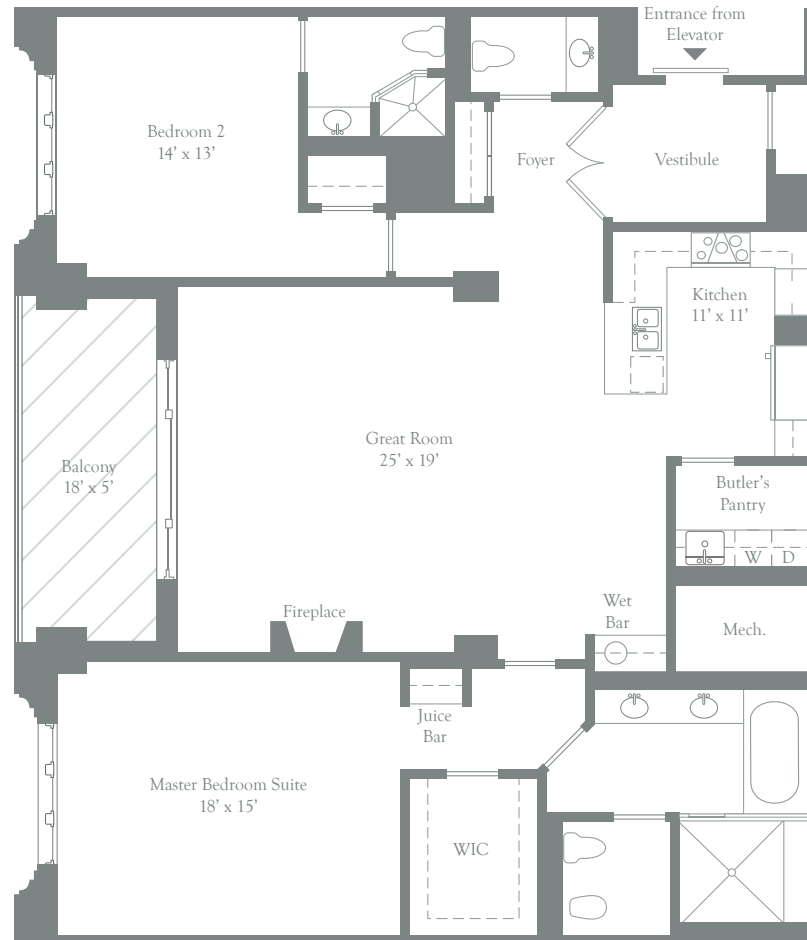

THE RITZ-CARLTON RESIDENCES®
INNER HARBOR BALTIMORE

RESIDENCE 352

2 Bedrooms | 2 Bathrooms | Powder Room
1,945 Interior Square Feet | 115 Exterior Square Feet