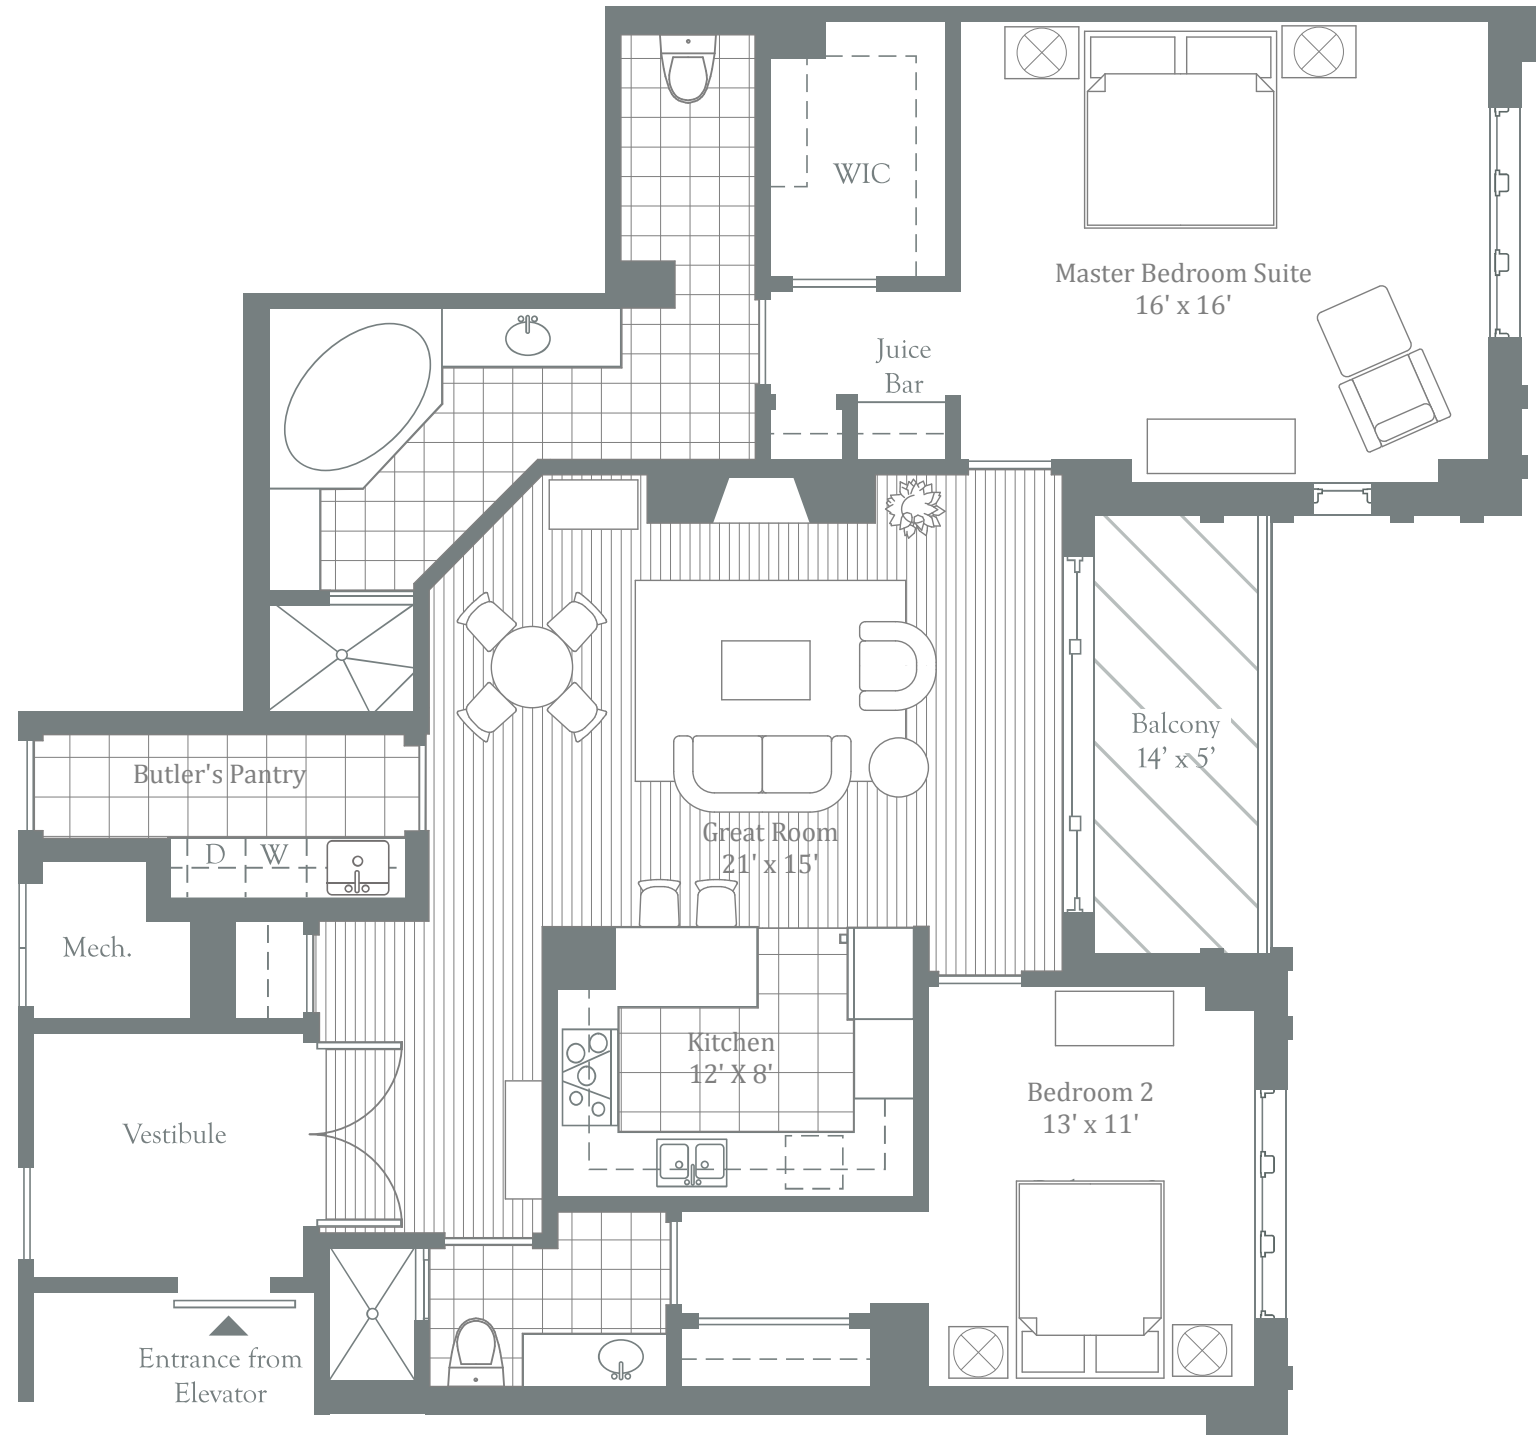

THE RITZ-CARLTON RESIDENCES®
INNER HARBOR BALTIMORE

RESIDENCE 433

2 Bedrooms | 2 Bathrooms
1,652 Interior Square Feet | 95 Exterior Square Feet

All floorplans and renderings are artist's conceptions and are not intended to be an actual depiction of the walls, windows, walks, driveways, landscaping, patios or decks. All dimensions, plans and elevations are approximate and subject to normal construction variances and tolerances. All square footage calculations are based on exterior wall-to-wall dimensions. All interior room dimensions are based on interior wall-to-wall measurements. The Midtown Baltimore, LLC Floorplans and elevations are protected by Federal copyright laws. We reserve the right to make changes due to unforeseen conditions, in accordance with the Offering Plan. This floorplan may appear in reverse.