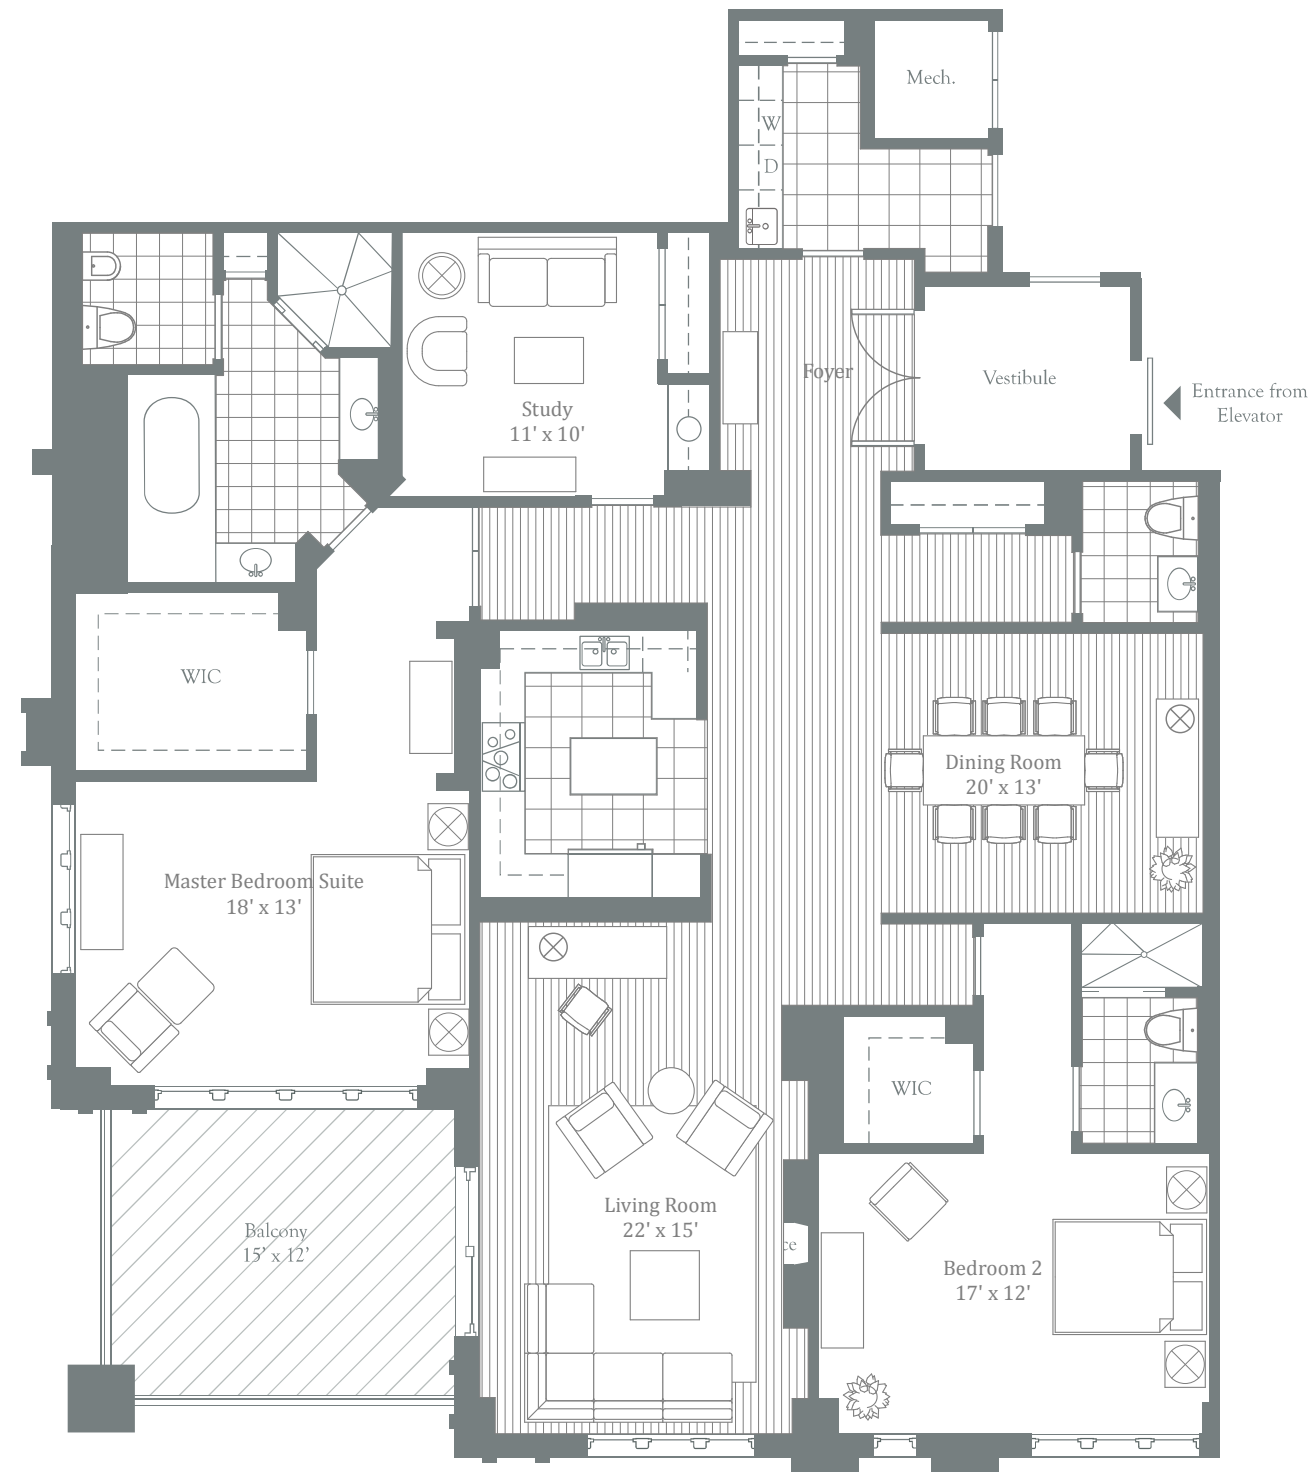

THE RITZ-CARLTON RESIDENCES®  
INNER HARBOR BALTIMORE

# RESIDENCE 436

2.5 Bedrooms | 2 Bathrooms | Powder Room  
2,647 Interior Square Feet | 213 Exterior Square Feet

All floorplans and renderings are artist's conceptions and are not intended to be an actual depiction of the walls, windows, walks, driveways, landscaping, patios or decks. All dimensions, plans and elevations are approximate and subject to normal construction variances and tolerances. All square footage calculations are based on exterior wall-to-wall dimensions. All interior room dimensions are based on interior wall-to-wall measurements. The Midtown Baltimore, LLC Floorplans and elevations are protected by Federal copyright laws. We reserve the right to make changes due to unforeseen conditions, in accordance with the Offering Plan. This floorplan may appear in reverse.