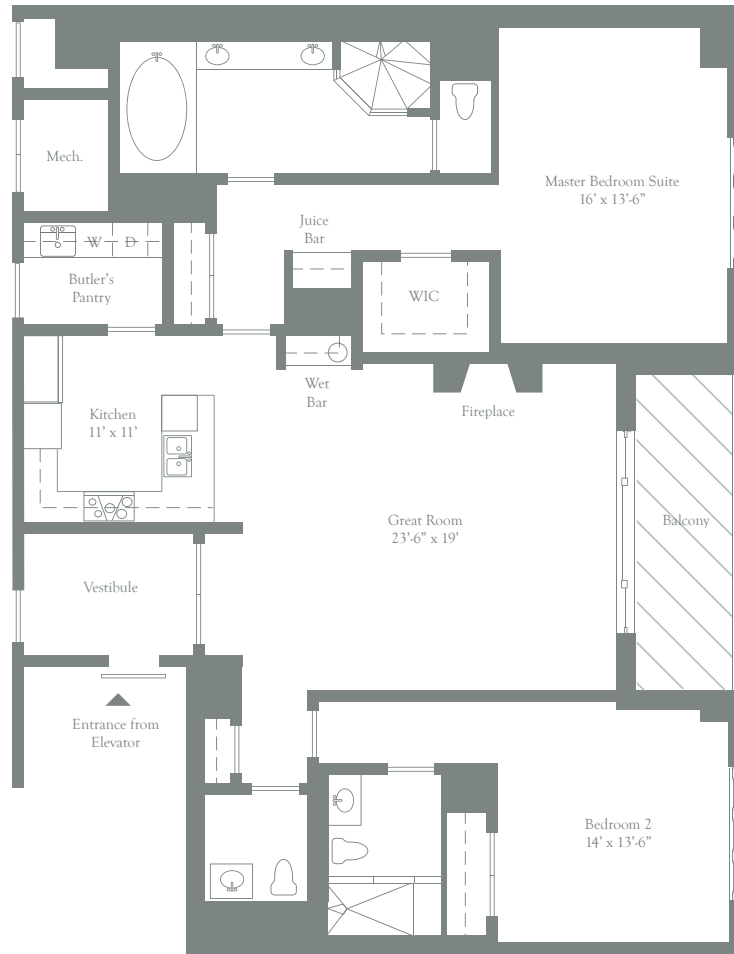

THE RITZ-CARLTON RESIDENCES®
INNER HARBOR BALTIMORE

RESIDENCE 458

3 Bedrooms | 3 Bathrooms | Powder Room
1,926 Interior Square Feet | 120 Exterior Square Feet