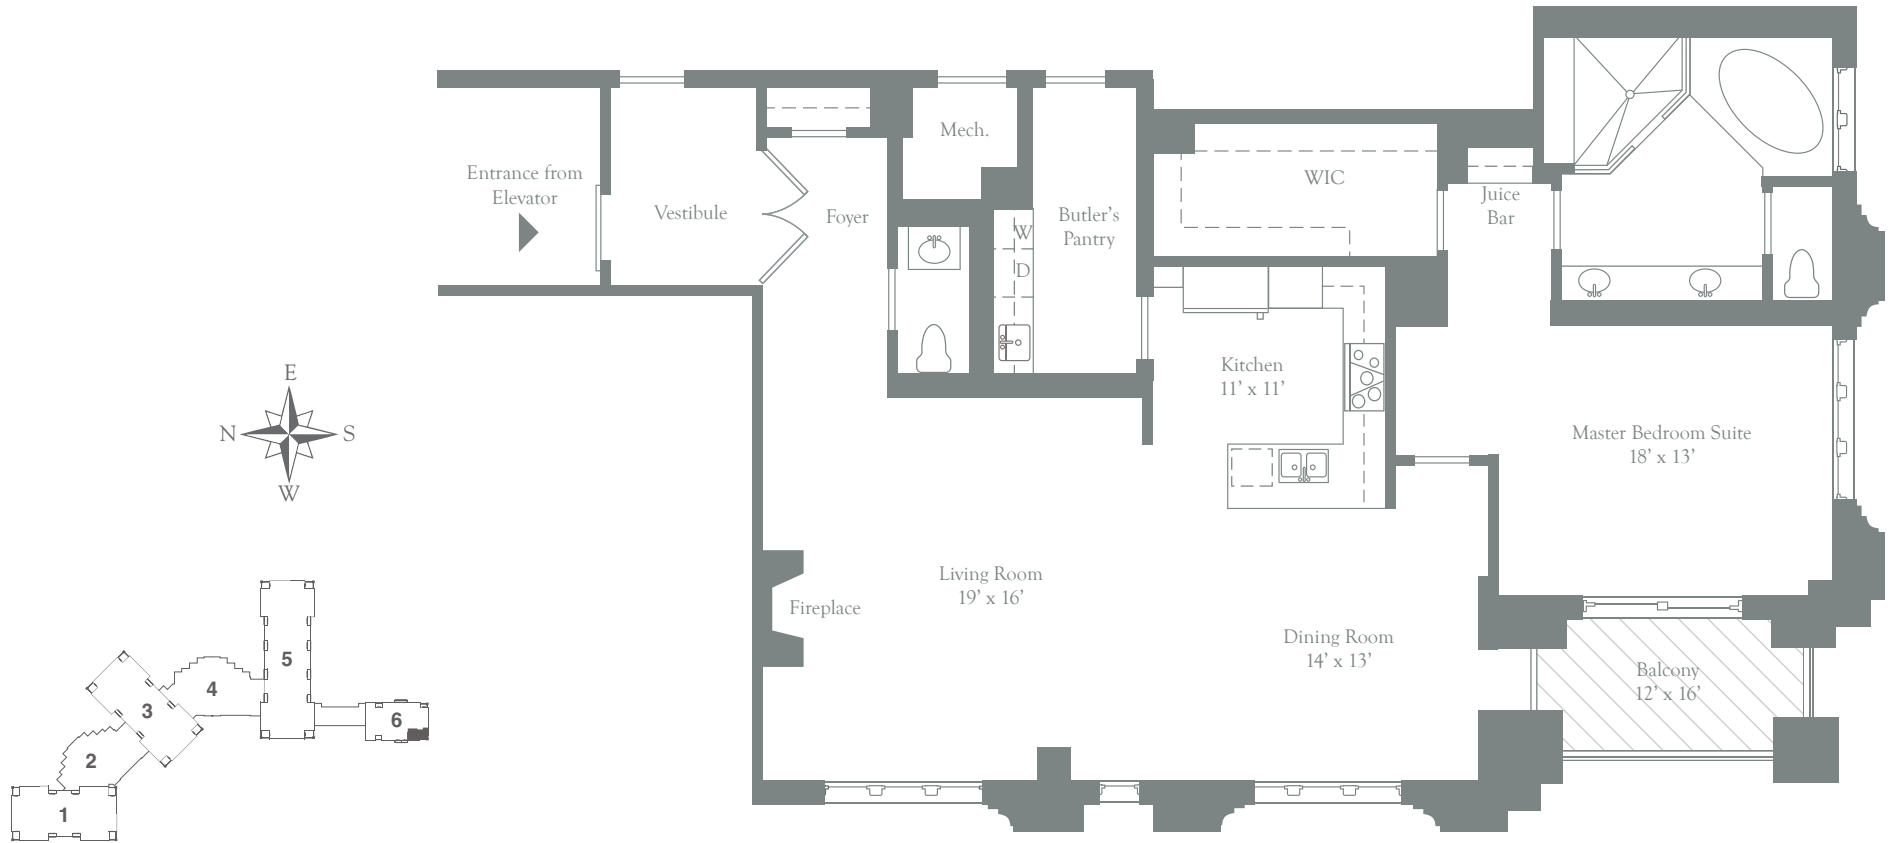

THE RITZ-CARLTON RESIDENCES®
INNER HARBOR BALTIMORE

RESIDENCE 464

1 Bedroom | 1 Bathroom | Powder Room
1,718 Interior Square Feet | 89 Exterior Square Feet