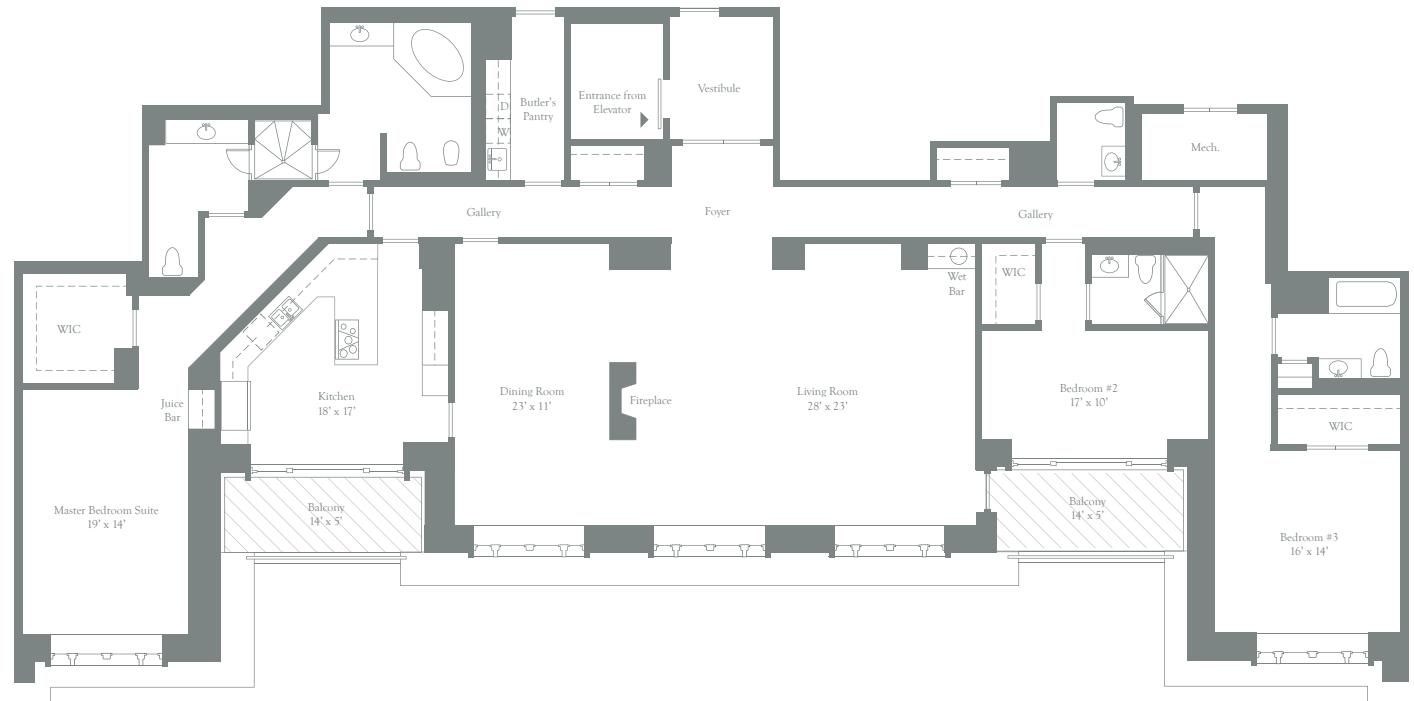

THE RITZ-CARLTON RESIDENCES®
INNER HARBOR BALTIMORE

PENTHOUSE RESIDENCE 30

3 Bedrooms | 3 Bathrooms | Powder Room
3,666 Interior Square Feet | 172 Exterior Square Feet