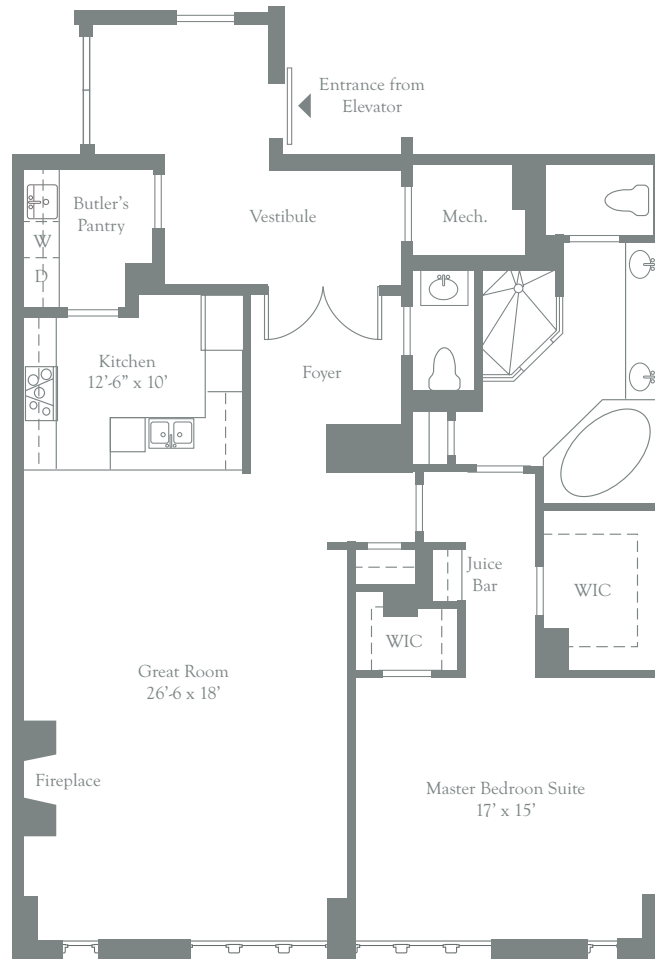

THE RITZ-CARLTON RESIDENCES®
INNER HARBOR BALTIMORE

PENTHOUSE RESIDENCE 37

1 Bedroom | 1 Bathroom | Powder Room
1,558 Interior Square Feet