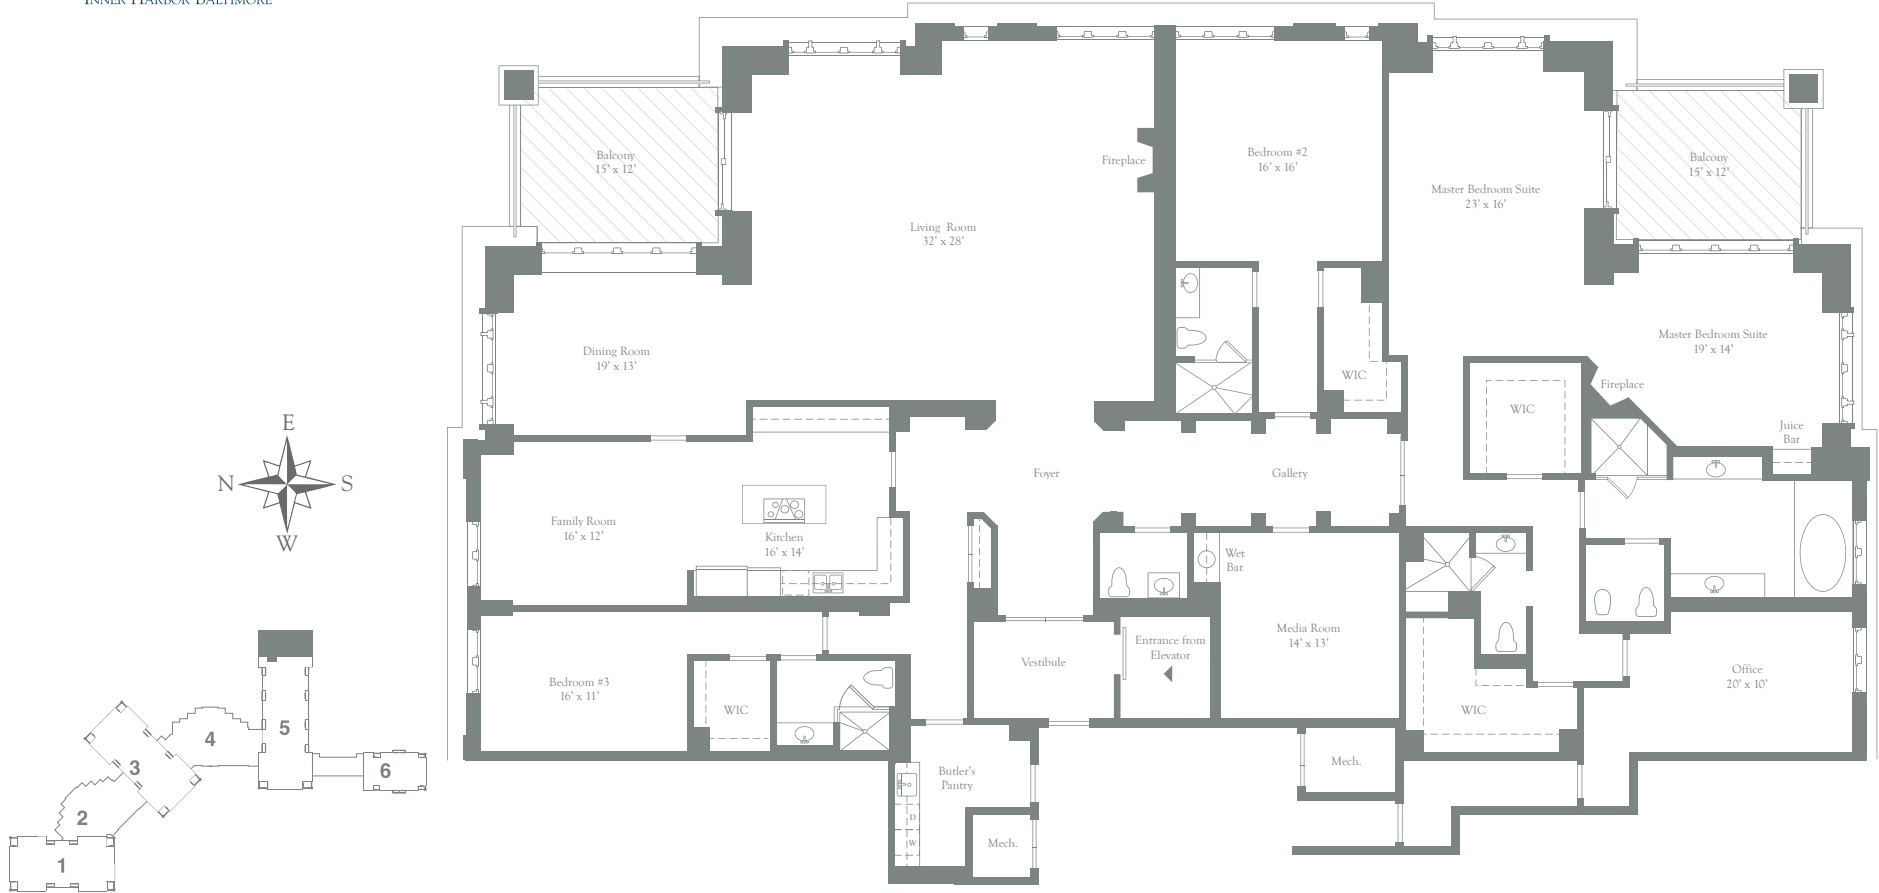

THE RITZ-CARLTON RESIDENCES®
INNER HARBOR BALTIMORE

PENTHOUSE RESIDENCE 54

3 Bedrooms | 4 Bathrooms | Powder Room
5,407 Interior Square Feet | 408 Exterior Square Feet