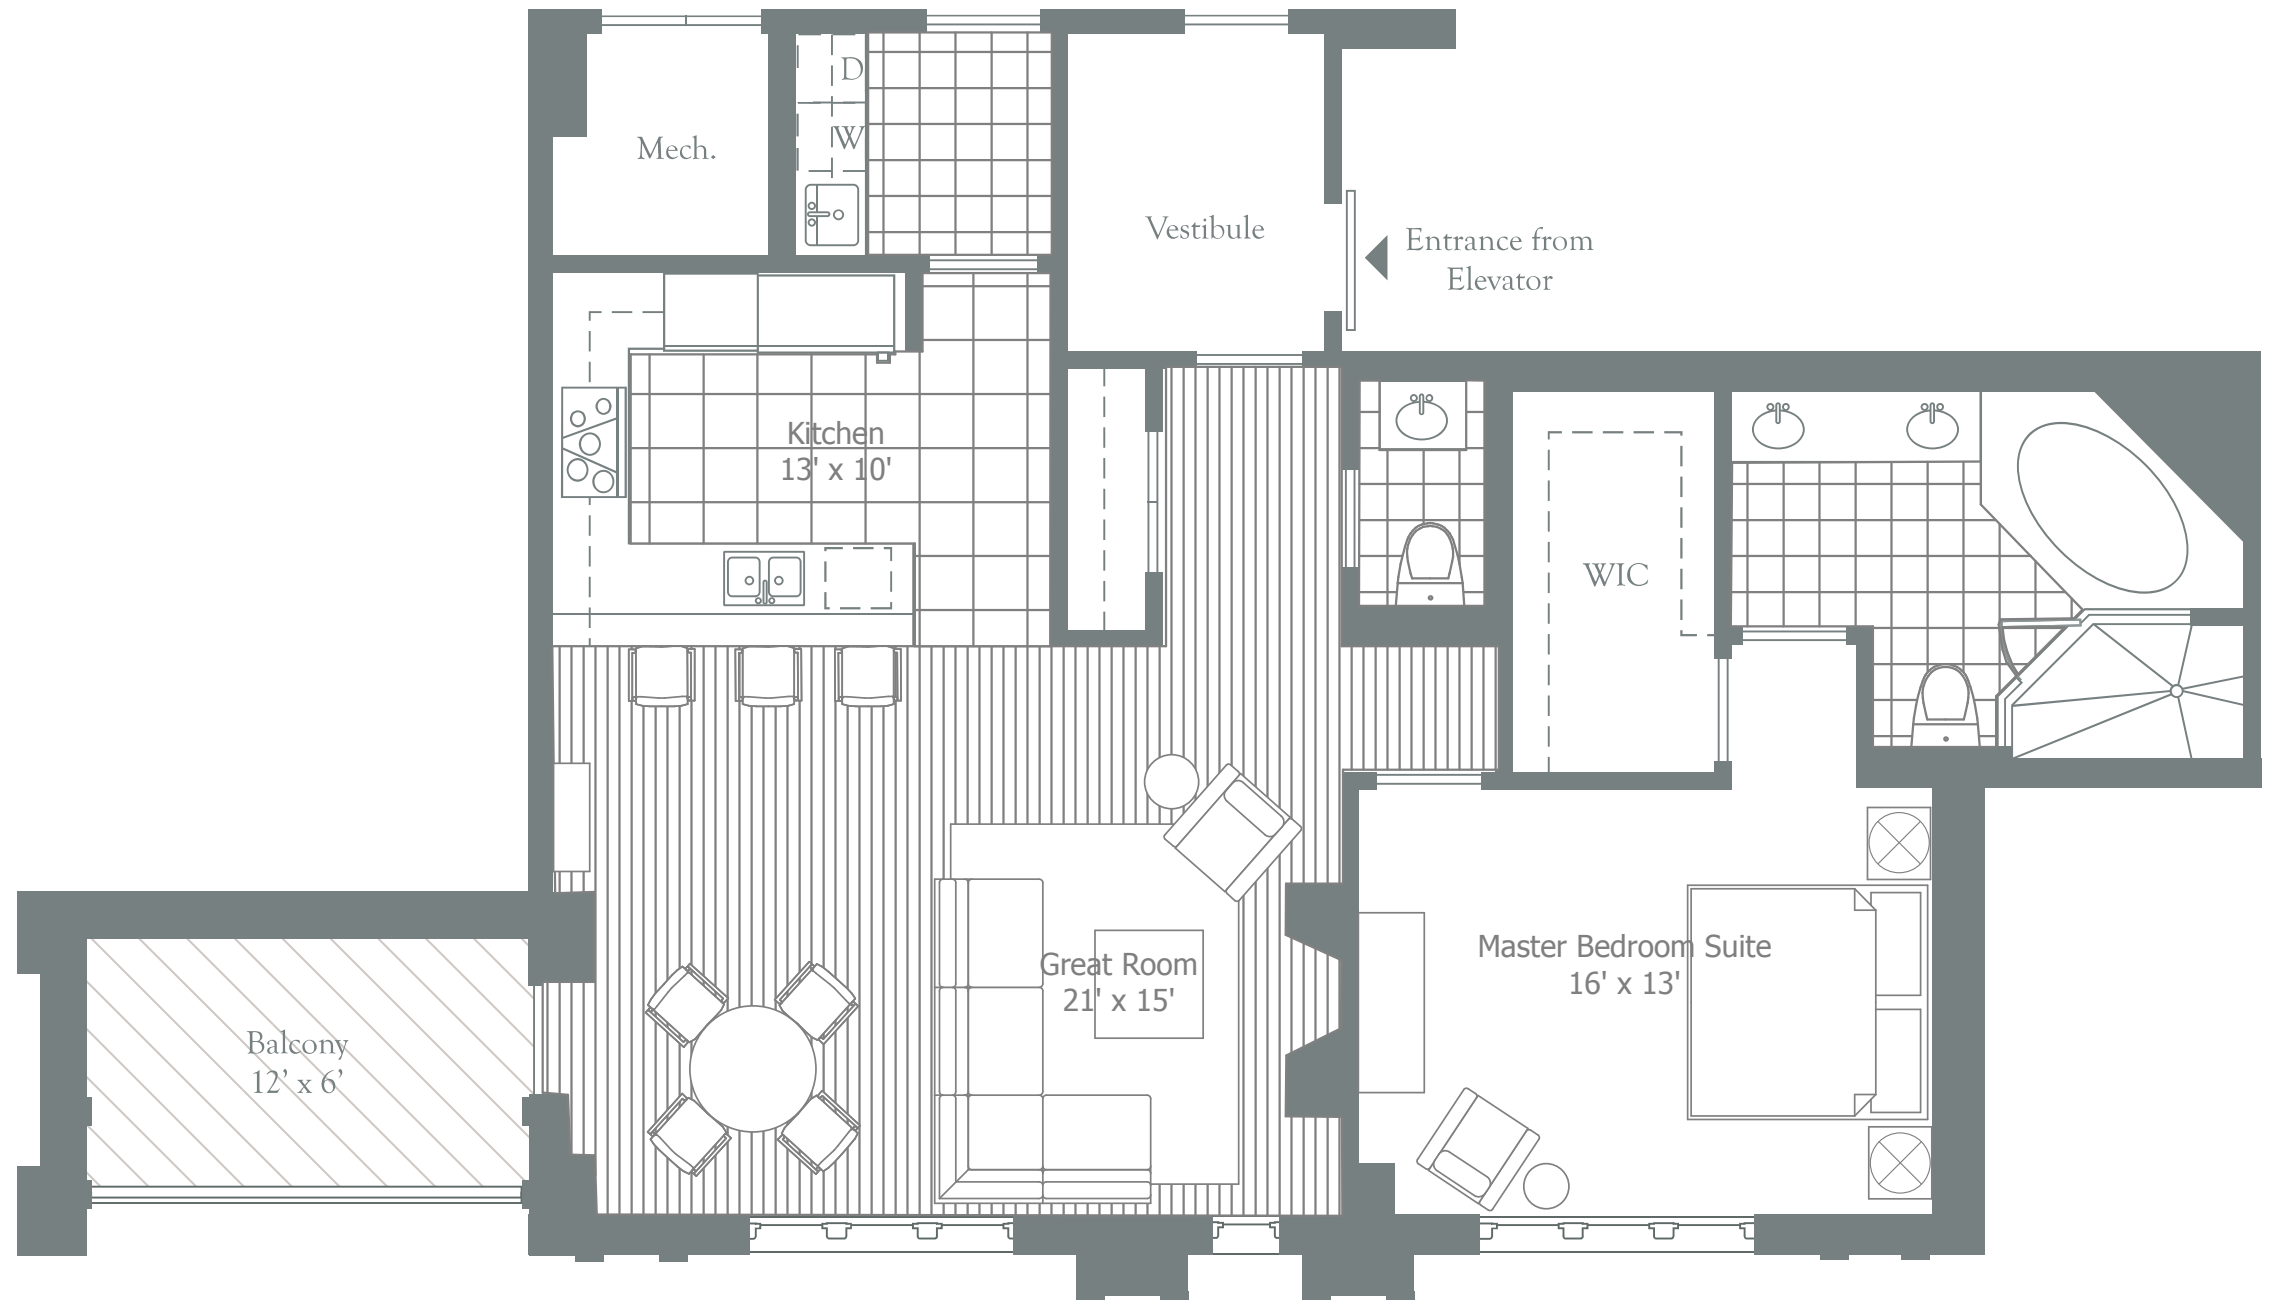

THE RITZ-CARLTON RESIDENCES®
INNER HARBOR BALTIMORE

PENTHOUSE RESIDENCE 65

1 Bedroom | 1 Bathroom | Powder Room
1,289 Interior Square Feet | 83 Exterior Square Feet

All floorplans and renderings are artist's conceptions and are not intended to be an actual depiction of the walls, windows, walks, driveways, landscaping, patios or decks. All dimensions, plans and elevations are approximate and subject to normal construction variances and tolerances. All square footage calculations are based on exterior wall-to-wall dimensions. All interior room dimensions are based on interior wall-to-wall measurements. The Midtown Baltimore, LLC Floorplans and elevations are protected by Federal copyright laws. We reserve the right to make changes due to unforeseen conditions, in accordance with the Offering Plan. This floorplan may appear in reverse.