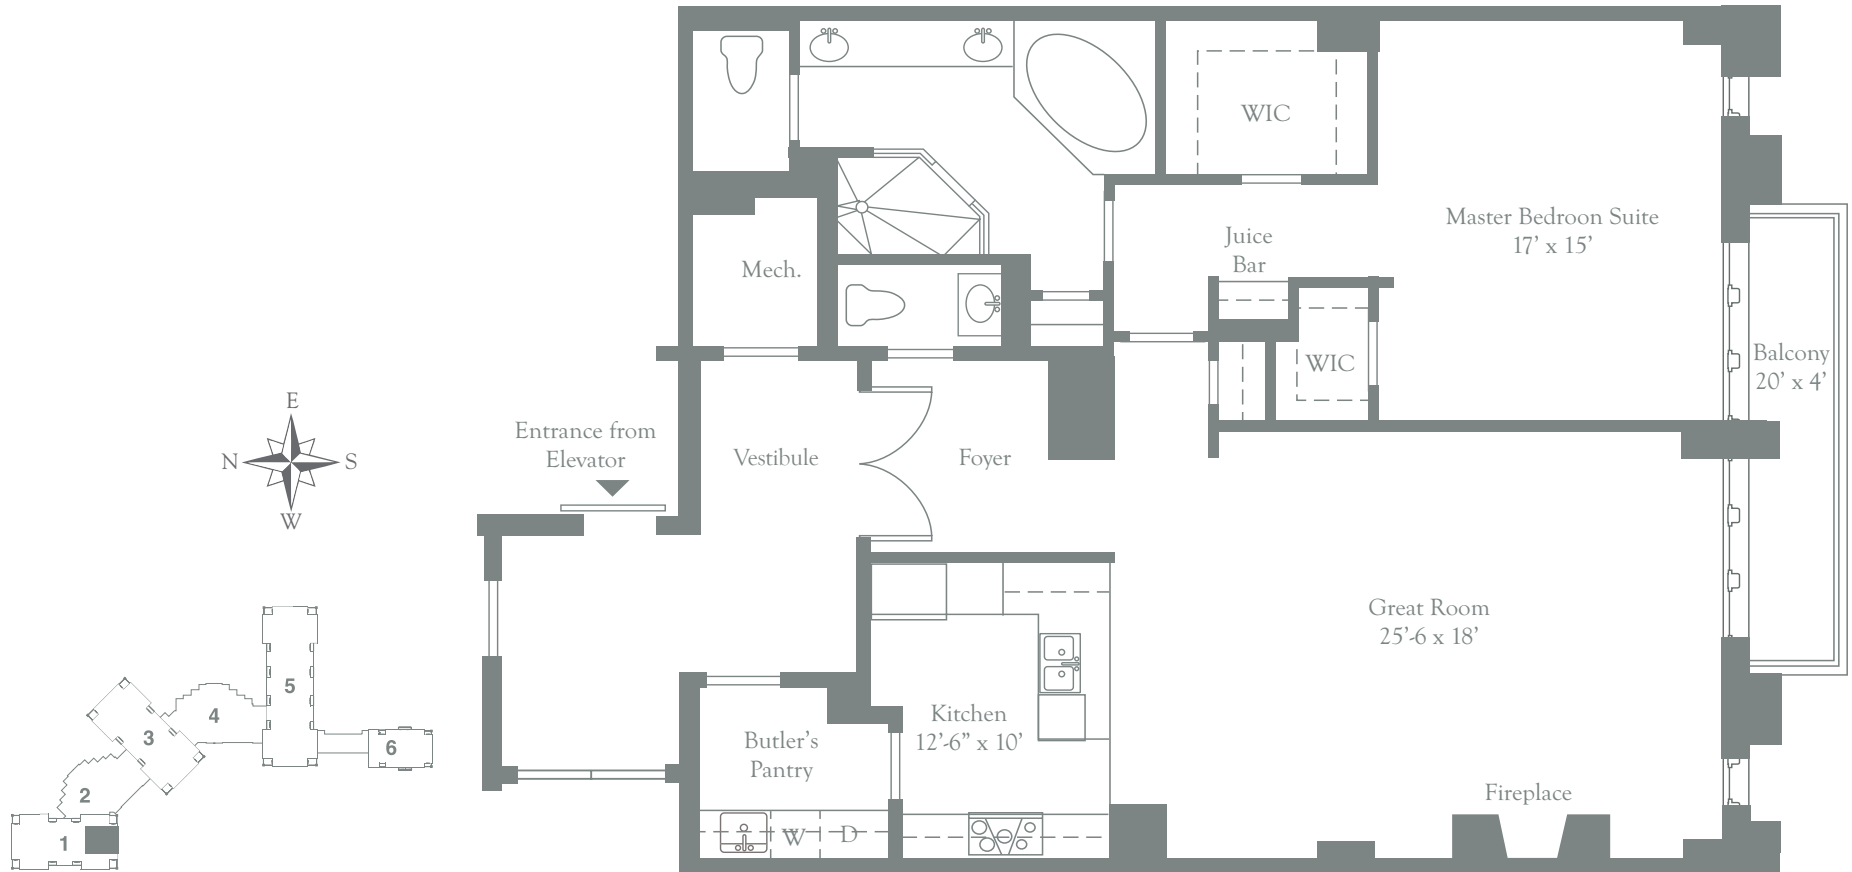

THE RITZ-CARLTON RESIDENCES®
INNER HARBOR BALTIMORE

TERRACE 17

1 Bedroom | 1 Bathroom | Powder Room
1,531 Interior Square Feet | 80 Exterior Square Feet