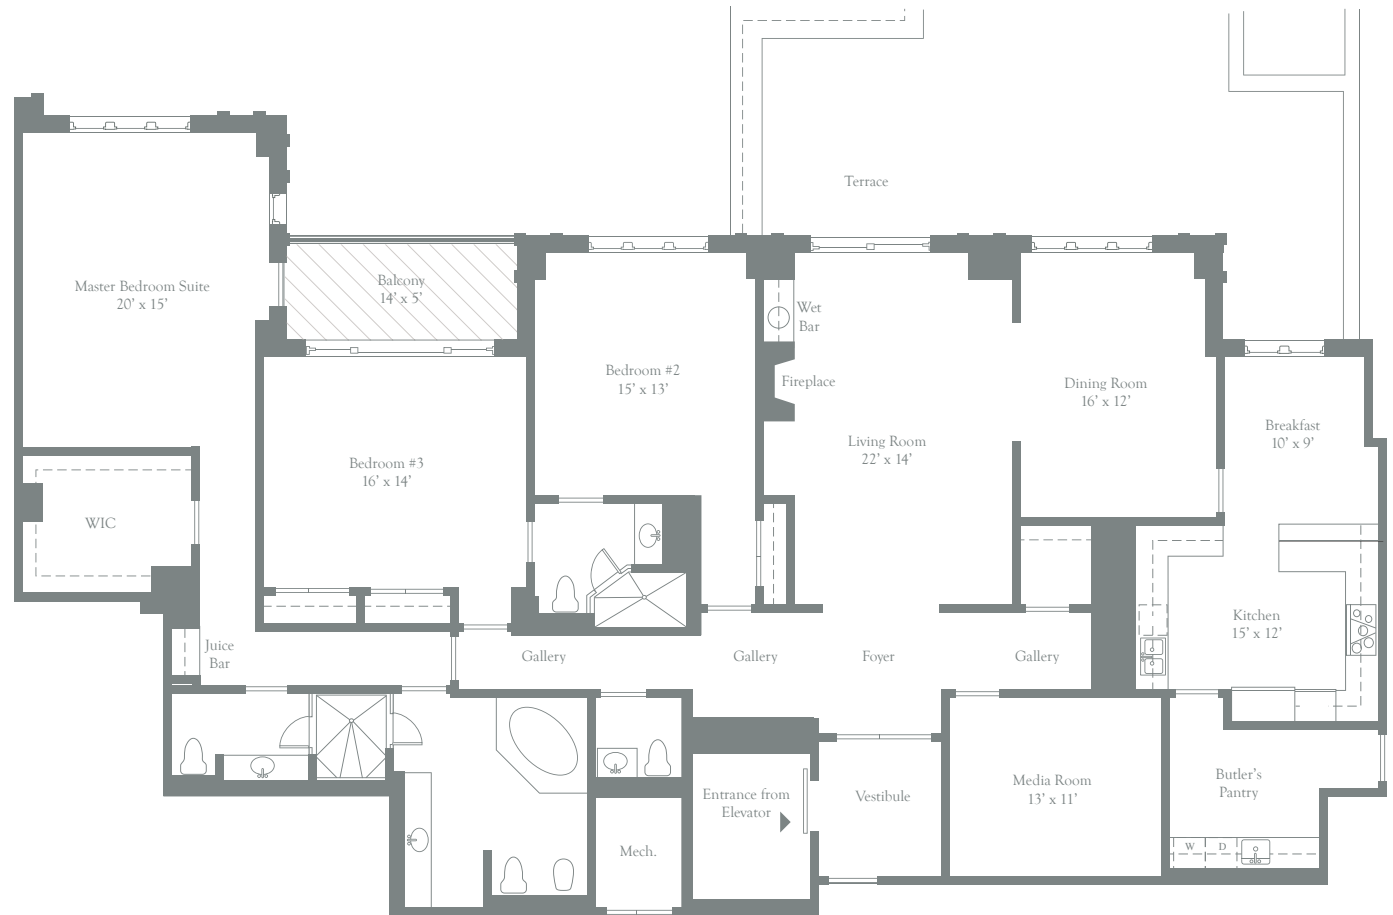

THE RITZ-CARLTON RESIDENCES®
INNER HARBOR BALTIMORE

TERRACE 33

3 Bedrooms | 2 Bathrooms | Powder Room
3,129 Interior Square Feet | 2,975 Exterior Square Feet