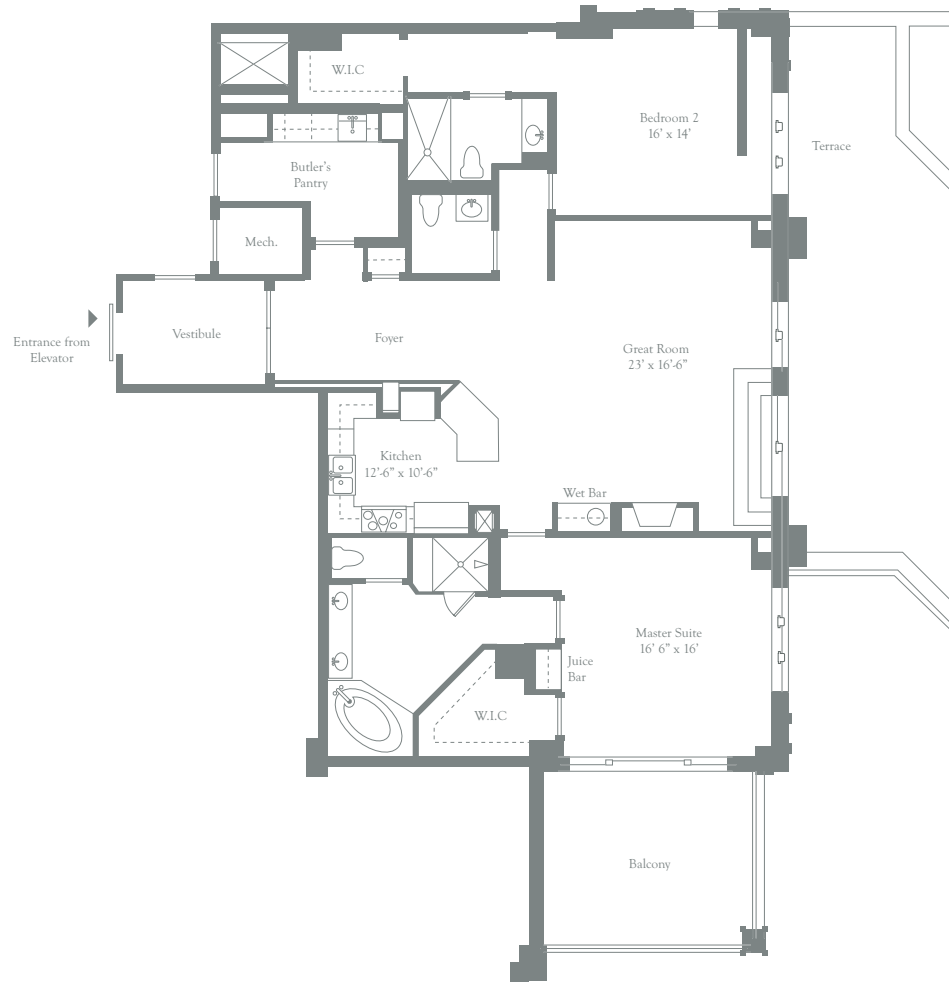

THE RITZ-CARLTON RESIDENCES®
INNER HARBOR BALTIMORE

TERRACE 35

2 Bedrooms | 2 Bathrooms | Powder Room
2,132 Interior Square Feet | 2,587 Exterior Square Feet