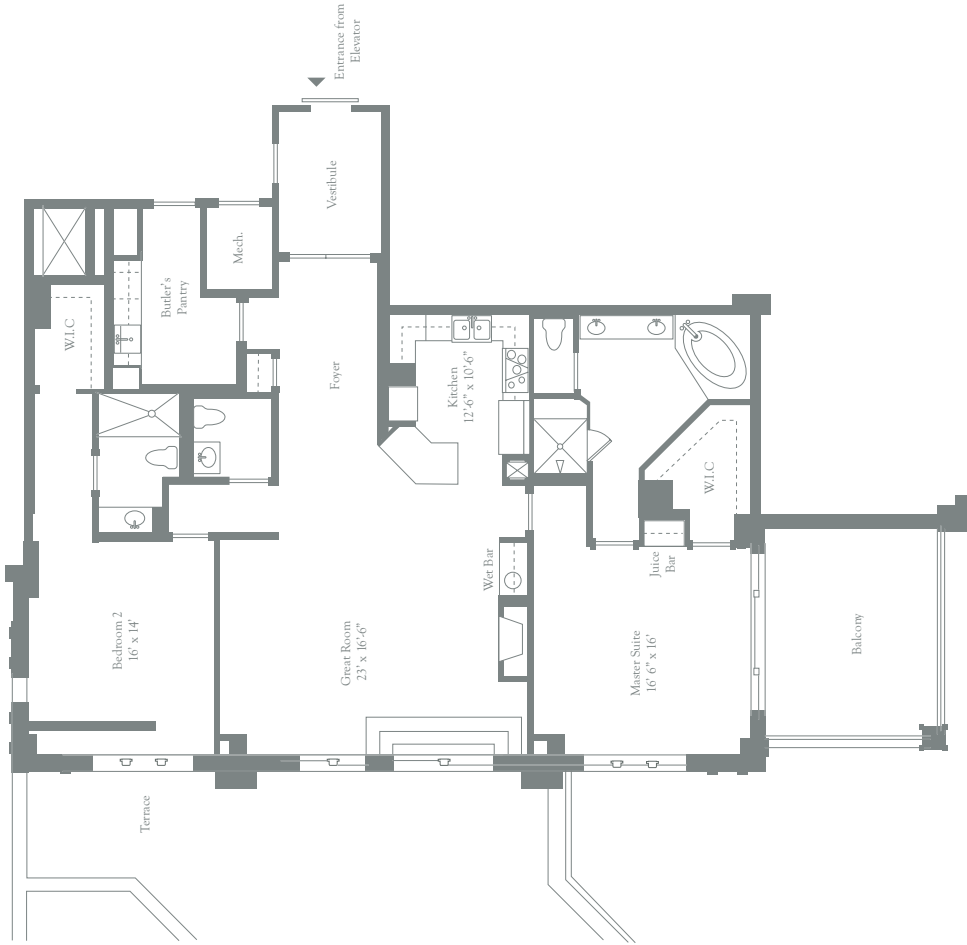

THE RITZ-CARLTON RESIDENCES®  
INNER HARBOR BALTIMORE

# TERRACE 36

2 Bedrooms | 2 Bathrooms | Powder Room  
2,046 Interior Square Feet | 1,795 Exterior Square Feet

All floorplans and renderings are artist's conceptions and are not intended to be an actual depiction of the walls, windows, walkways, landscaping, fixtures or decks. All dimensions, plans and elevations are approximate and subject to normal construction variance and tolerances. All square footage calculations are based on interior wall to wall measurements. The Midtown, Baltimore, LLC Floorplans and elevations are provided by Federal Capital Law. We reserve the right to make changes due to unforeseen conditions, in accordance with the Offering Plan. The floorplan may appear in reverse.