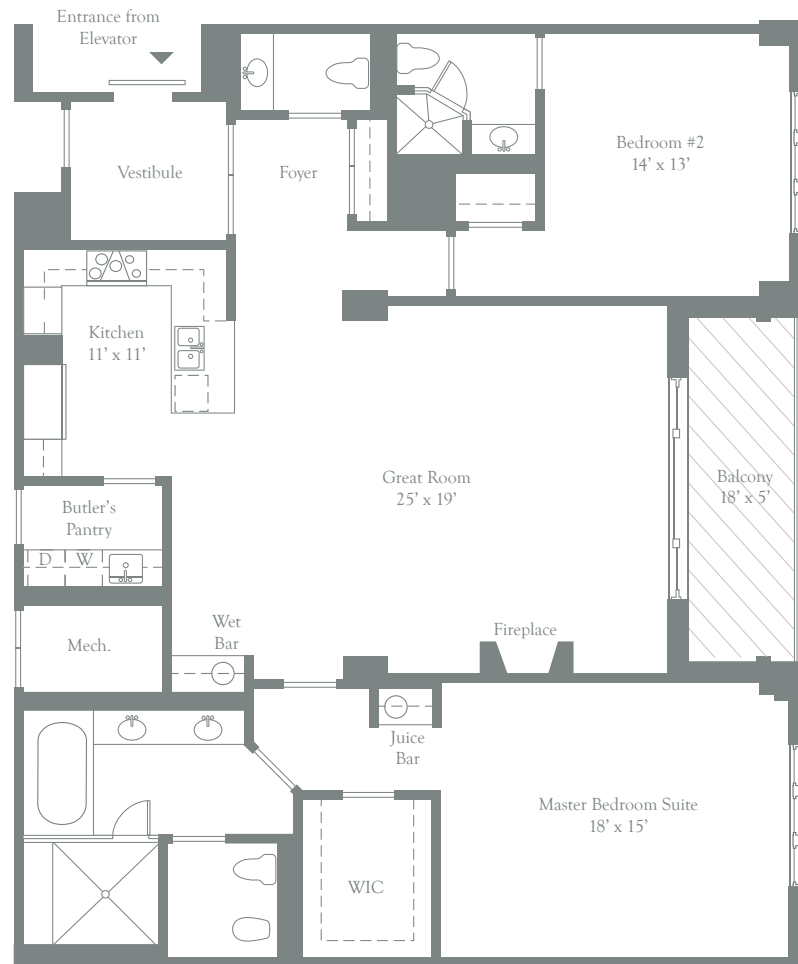

THE RITZ-CARLTON RESIDENCES®
INNER HARBOR BALTIMORE

TERRACE 57

2 Bedrooms | 2 Bathrooms | Powder Room
1,946 Interior Square Feet | 120 Exterior Square Feet