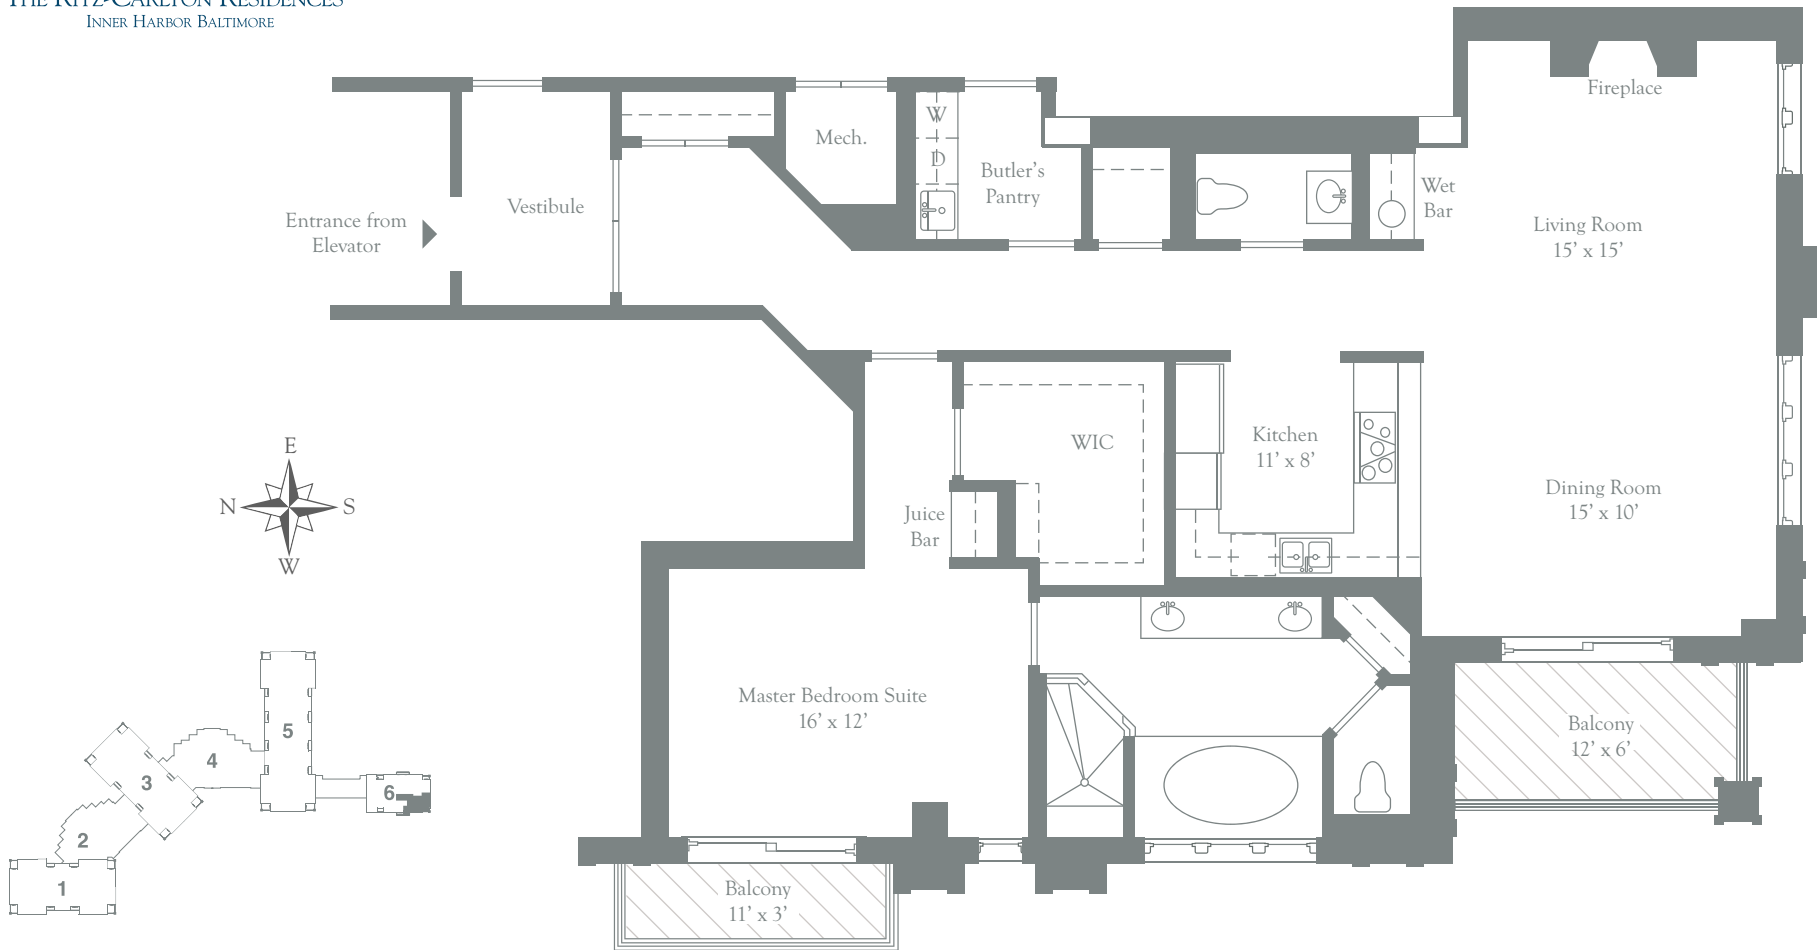

THE RITZ-CARLTON RESIDENCES®
INNER HARBOR BALTIMORE

TERRACE 64

1 Bedroom | 1 Bathroom | Powder Room
1,667 Interior Square Feet | 138 Exterior Square Feet