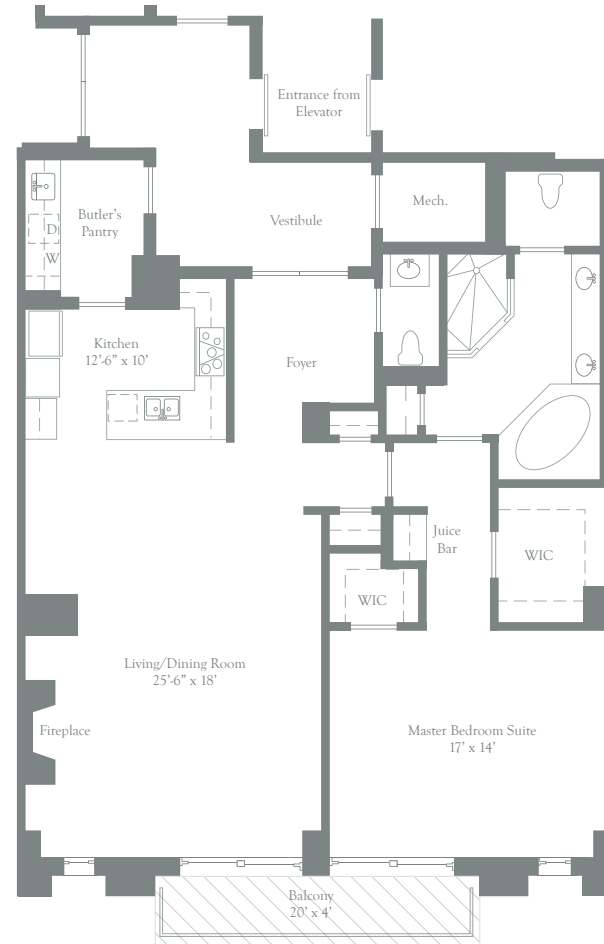

THE RITZ-CARLTON RESIDENCES®
INNER HARBOR BALTIMORE

TERRACE 70

1 Bedroom | 1 Bathroom | Powder Room
1,518 Interior Square Feet | 80 Exterior Square Feet