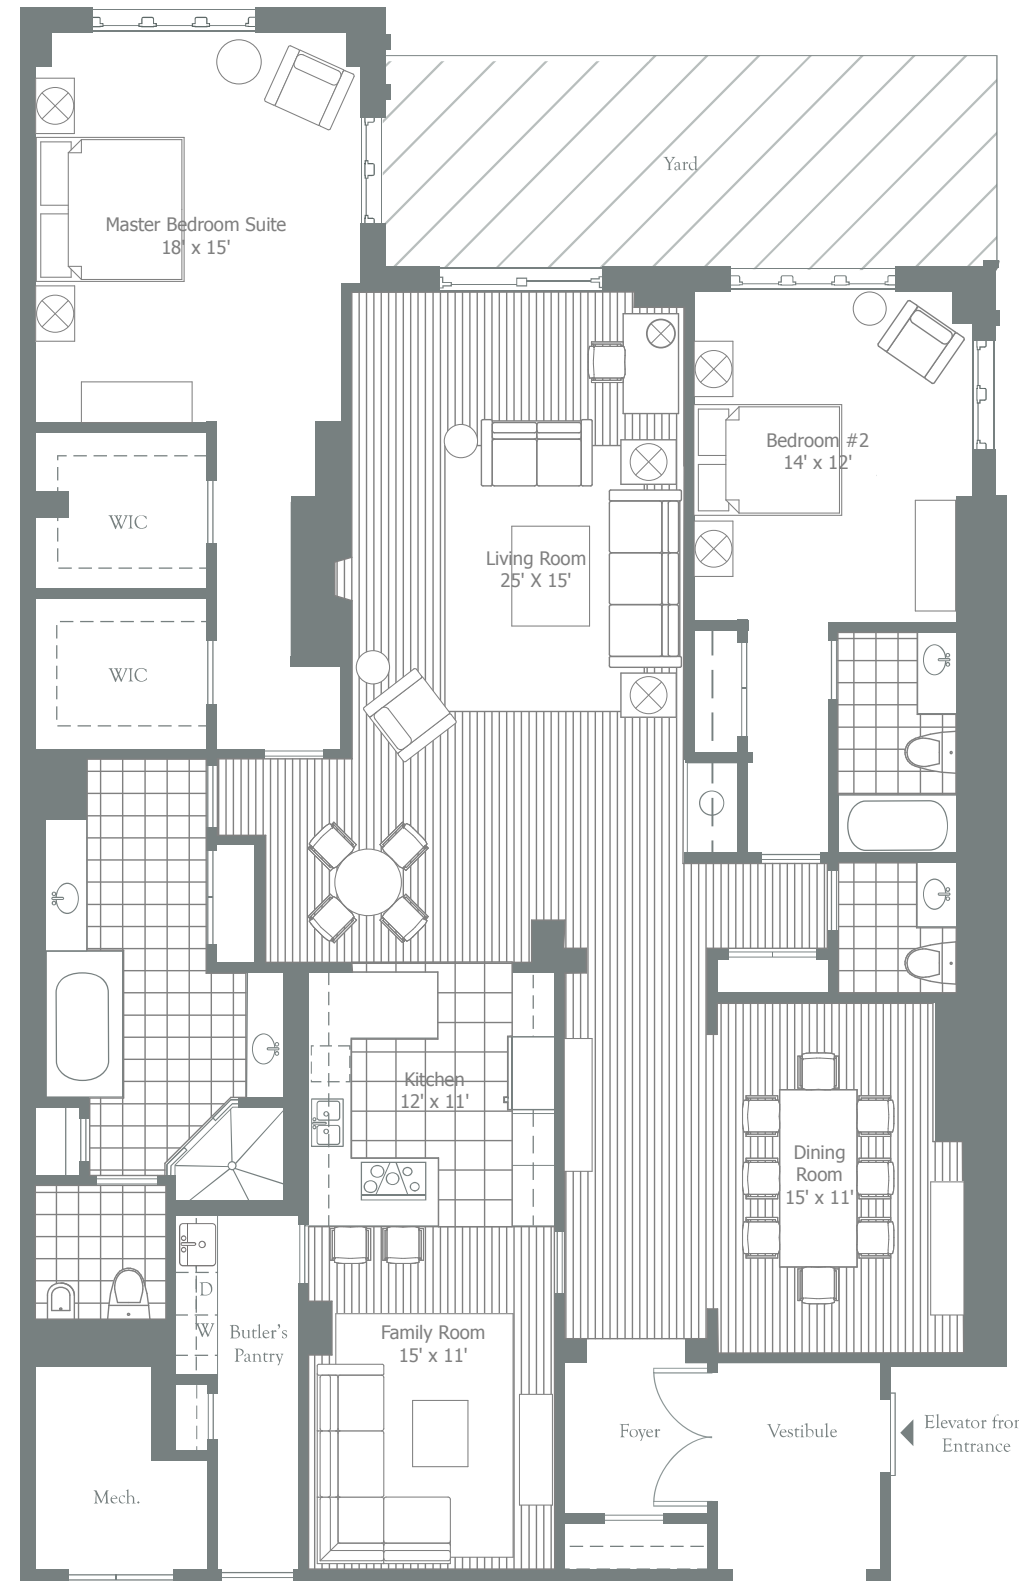

THE RITZ-CARLTON RESIDENCES®  
INNER HARBOR BALTIMORE

# RESIDENCE 141

2.5 Bedrooms | 2 Bathrooms | Powder Room  
2,783 Interior Square Feet | 1,415 Exterior Square Feet

All floorplans and renderings are artist's conceptions and are not intended to be an actual depiction of the walls, windows, walks, driveways, landscaping, patios or decks. All dimensions, plans and elevations are approximate and subject to normal construction variances and tolerances. All square footage calculations are based on exterior wall-to-wall dimensions. All interior room dimensions are based on interior wall-to-wall measurements. The Midtown Baltimore, LLC Floorplans and elevations are protected by Federal copyright laws. We reserve the right to make changes due to unforeseen conditions, in accordance with the Offering Plan. This floorplan may appear in reverse.