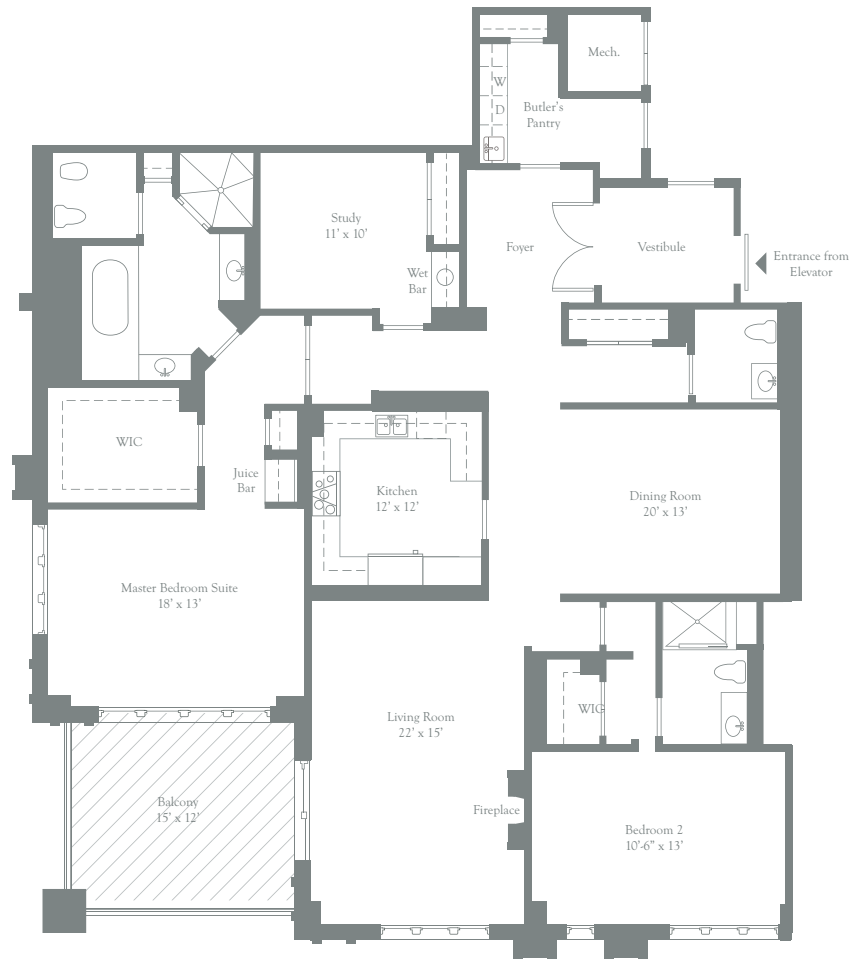

THE RITZ-CARLTON RESIDENCES®
INNER HARBOR BALTIMORE

RESIDENCE 236

2 Bedrooms | 2 Bathrooms | Powder Room
2,643 Interior Square Feet | 208 Exterior Square Feet