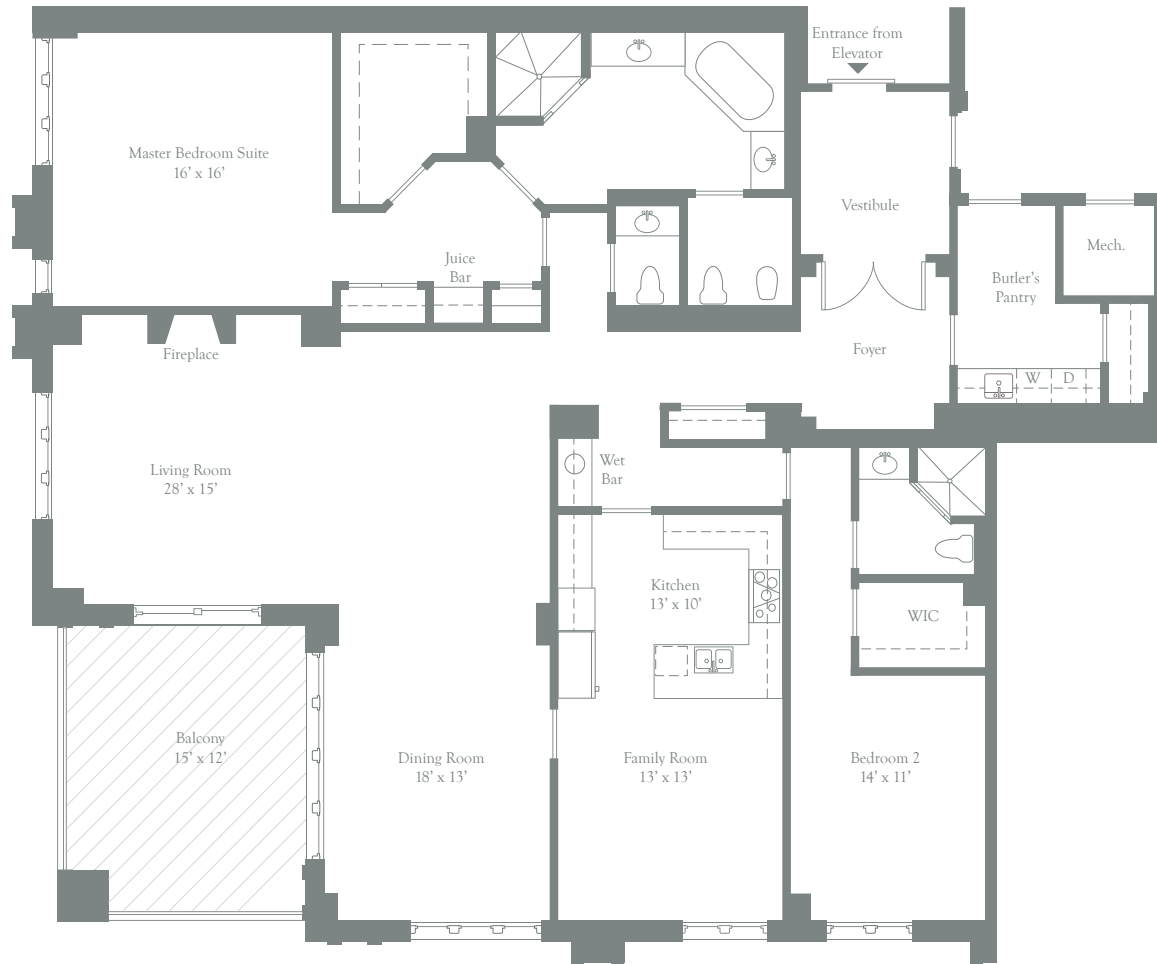

THE RITZ-CARLTON RESIDENCES®
INNER HARBOR BALTIMORE

RESIDENCE 316

2 Bedrooms | 2 Bathrooms | Powder Room
2,655 Interior Square Feet | 220 Exterior Square Feet