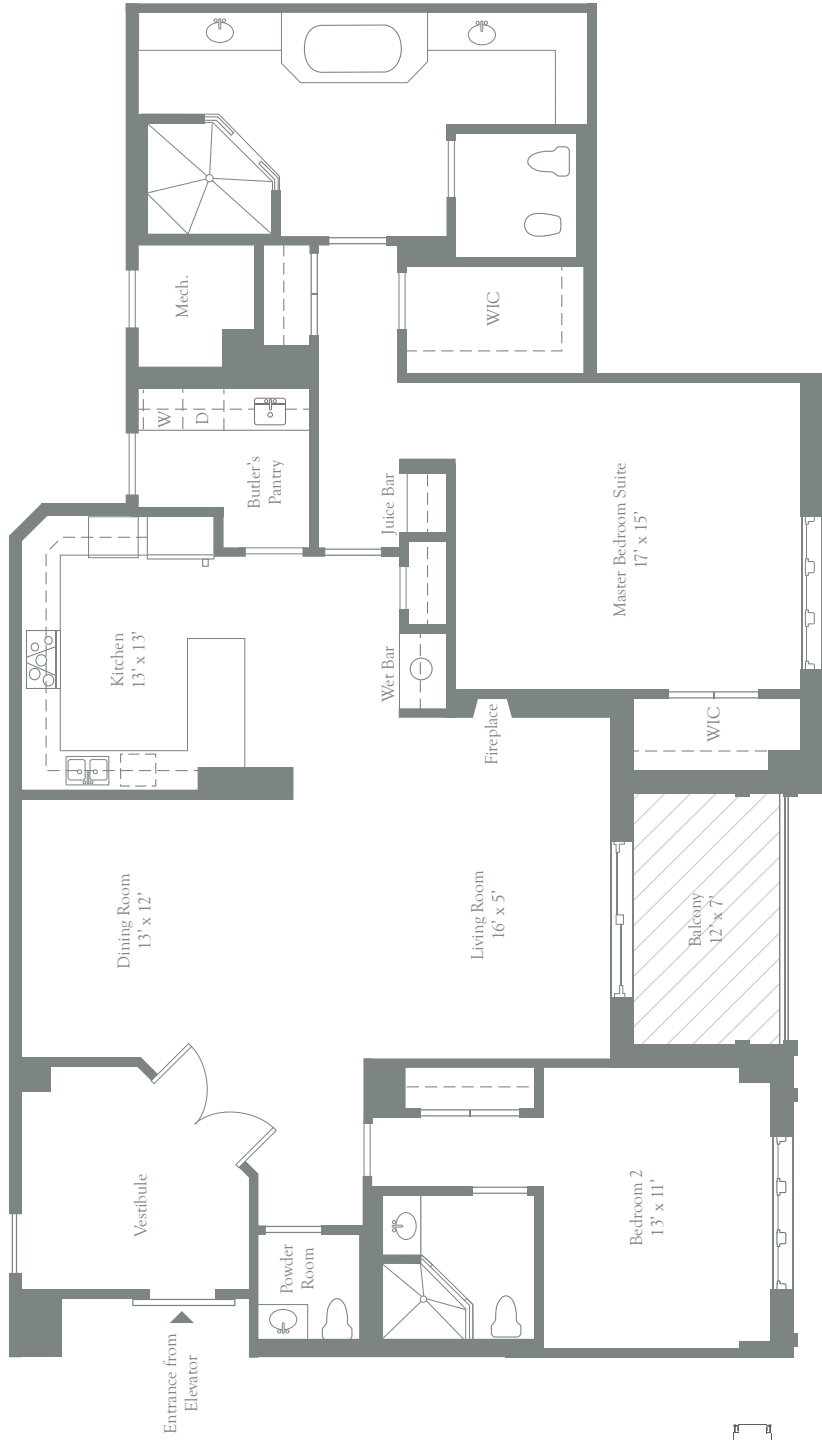

THE RITZ-CARLTON RESIDENCES®
INNER HARBOR BALTIMORE

RESIDENCE 323

2 Bedrooms | 2 Bathrooms | Powder Room
2,137 Interior Square Feet | 92 Exterior Square Feet