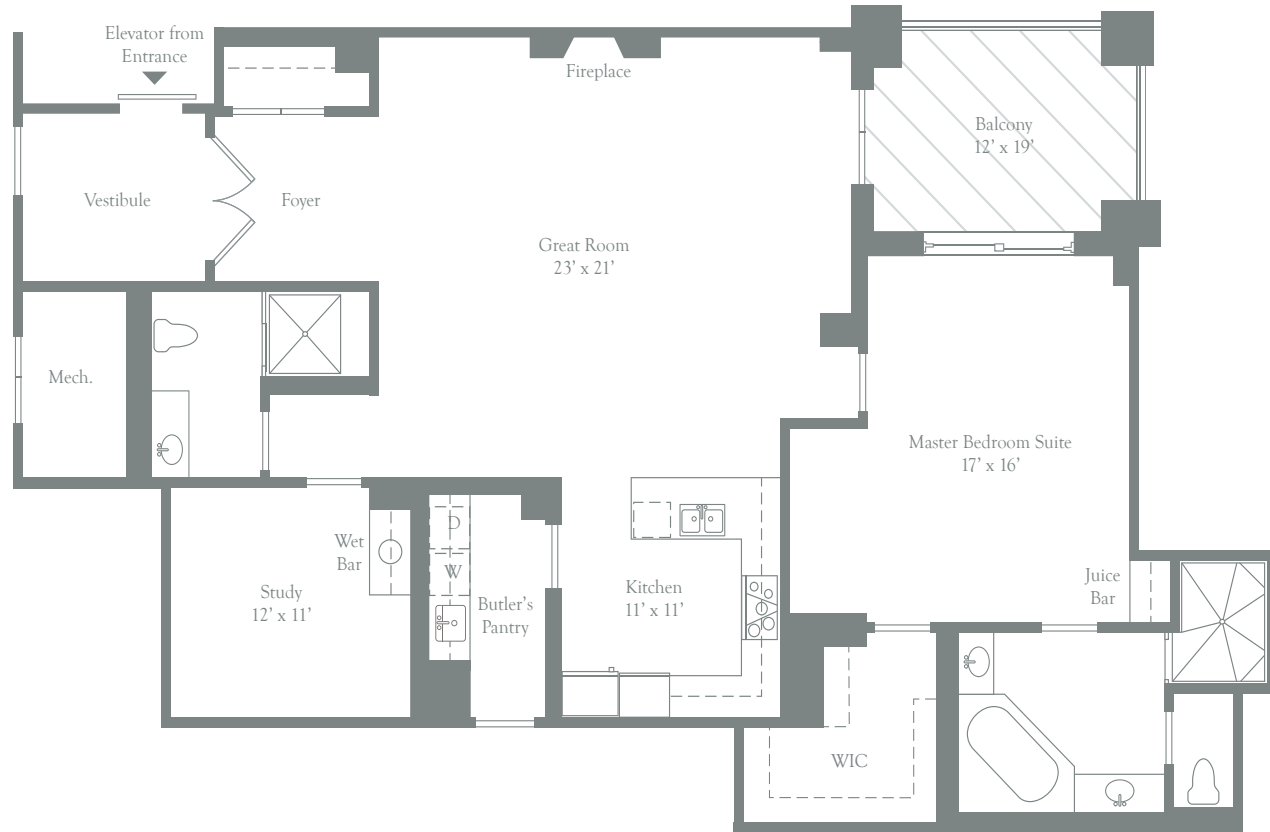

THE RITZ-CARLTON RESIDENCES®
INNER HARBOR BALTIMORE

RESIDENCE 334

1 Bedroom | 2 Bathrooms
1,779 Interior Square Feet | 131 Exterior Square Feet