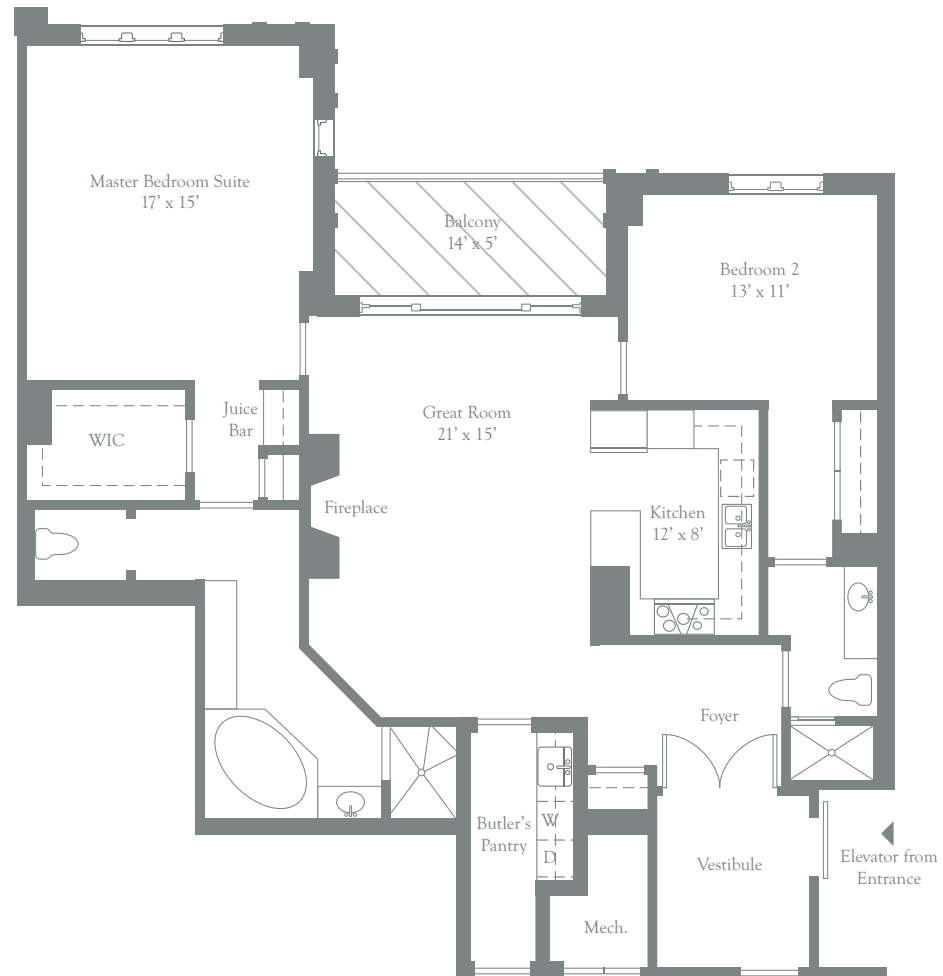

THE RITZ-CARLTON RESIDENCES®
INNER HARBOR BALTIMORE

RESIDENCE 411

2 Bedrooms | 2 Bathrooms
1,675 Interior Square Feet | 95 Exterior Square Feet