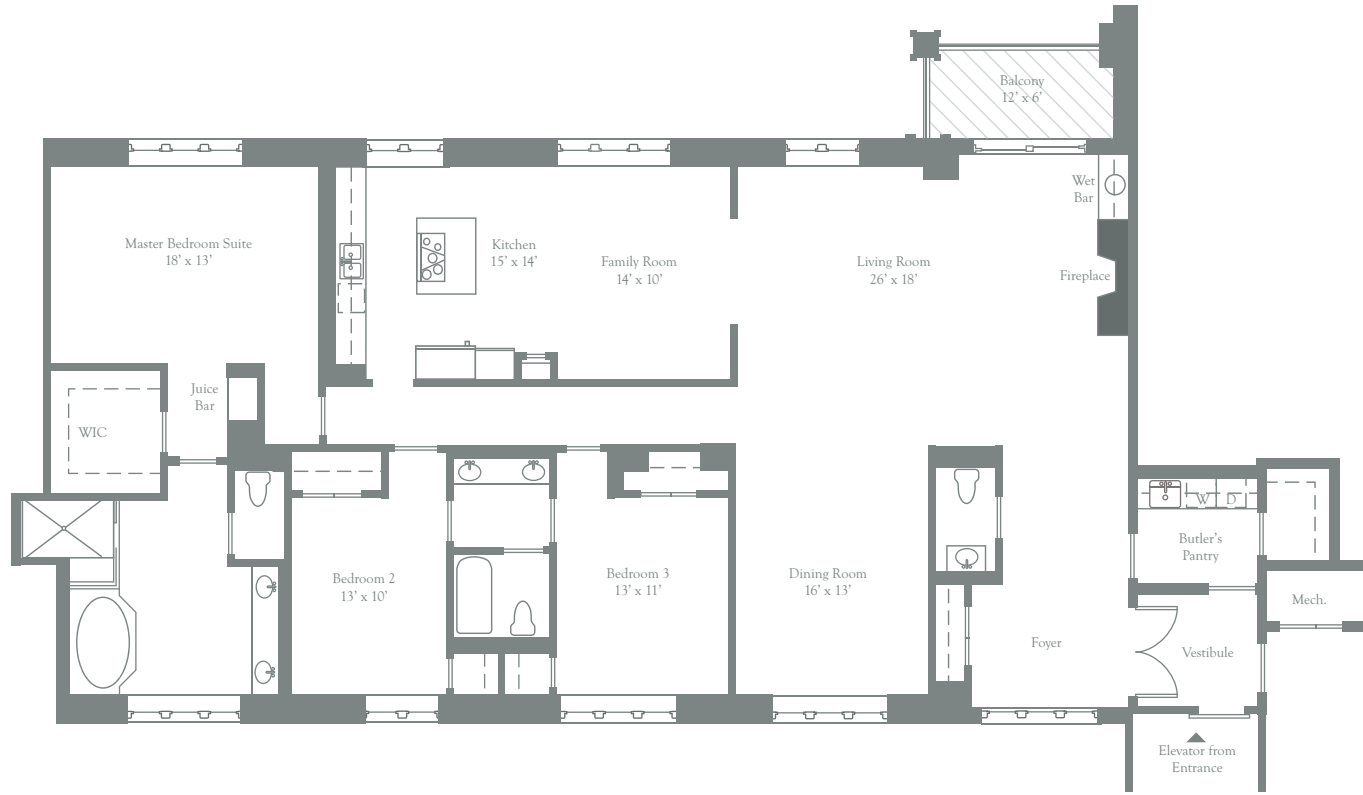

THE RITZ-CARLTON RESIDENCES®
INNER HARBOR BALTIMORE

RESIDENCE 461

3 Bedrooms | 2 Bathrooms | Powder Room
2,781 Interior Square Feet | 89 Exterior Square Feet