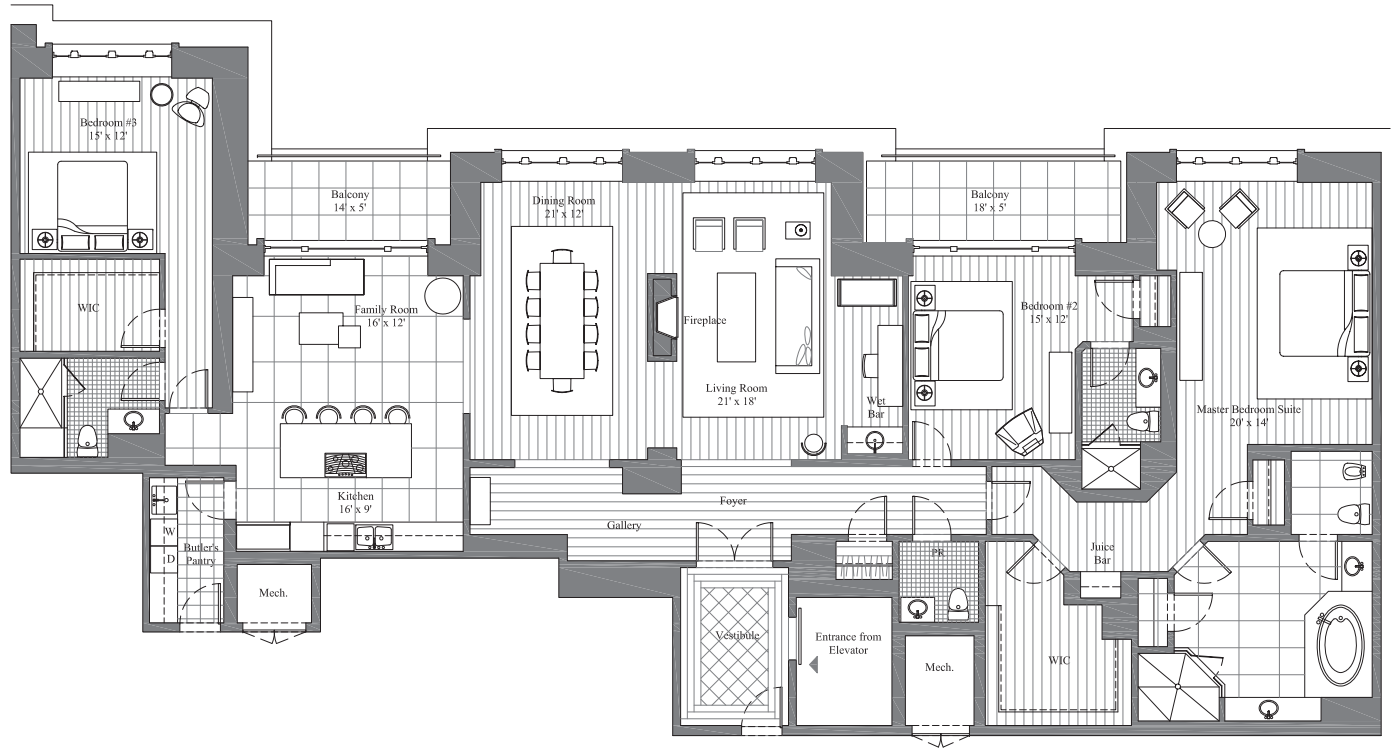

THE RITZ-CARLTON RESIDENCES®
INNER HARBOR, BALTIMORE

PENTHOUSE RESIDENCE 51

3 Bedrooms | 3 Bathrooms | Powder Room
3,461 Interior Square Feet | 197 Exterior Square Feet