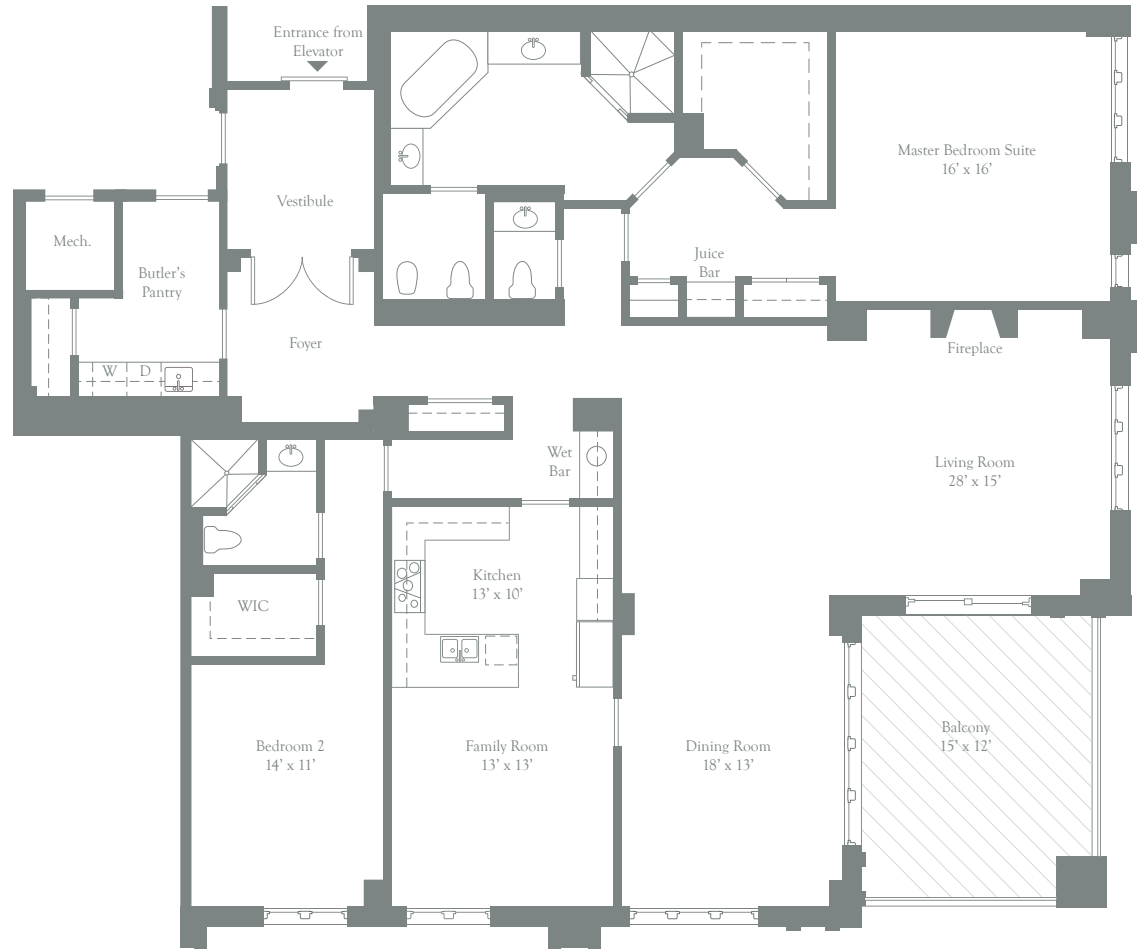

THE RITZ-CARLTON RESIDENCES®
INNER HARBOR BALTIMORE

RESIDENCE 413

2 Bedrooms | 2 Bathrooms | Powder Room
2,648 Interior Square Feet | 213 Exterior Square Feet