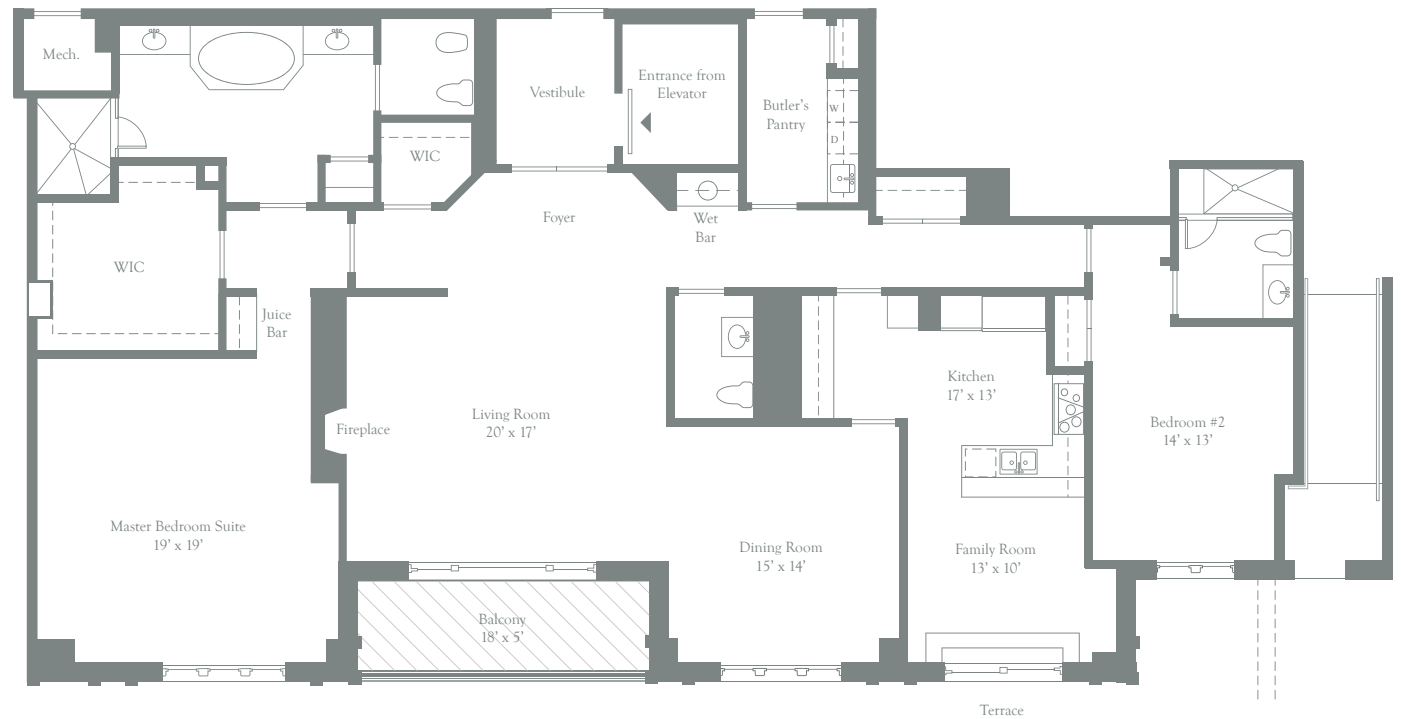

THE RITZ-CARLTON RESIDENCES®
INNER HARBOR BALTIMORE

TERRACE 51

2 Bedrooms | 2 Bathrooms | Powder Room
2,802 Interior Square Feet | 3,433 Exterior Square Feet